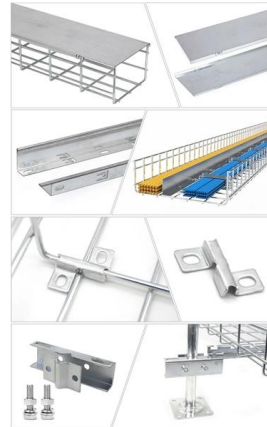

Haile 8-Port 8-Core ST Multi-Mode Fiber Terminal Box , Gigabit Fiber

Shop Haile P1-8MD-ST 8-port ST multi-mode fiber terminal box with 8-core 50/125um fiber support. Ideal for desktop and wall-mounted Gigabit fiber optic distribution and splicing.