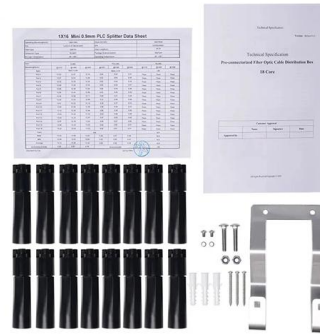

Haile 8-port 8-core FC multi-mode gigabit full fiber terminal box P1

Buy Haile P1-8MD-FC 8-core FC multi-mode fiber terminal box with snap-type design. Ideal for desktop or wall-mounted Gigabit fiber optic cable management and pigtail splicing.

Haile 8-Port 8-Core SC Multi-Mode Fiber Terminal Box , Gigabit Fiber

Shop Haile P1-8MD-SC 8-port SC multi-mode fiber terminal box with 8-core 50/125um fiber support. Ideal for desktop and wall-mounted Gigabit fiber optic distribution and splicing solutions.

8 Cores Fiber Optic Terminal Box for FTTH/FTTX Takfly

8 Cores Fiber Optic Terminal Box for FTTH/FTTX Takfly, Find Details and Price about Ftk-1805-08f Fiber Optic Terminal Box from 8 Cores Fiber Optic Terminal