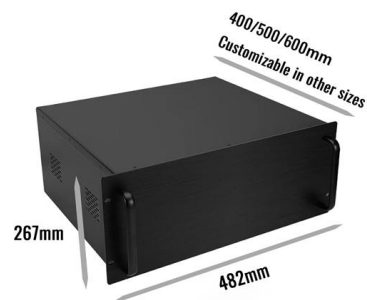

## 8-core multimode terminal box

---

### Haile 8-Port 8-Core ST Multi-Mode Fiber Terminal Box , Gigabit Fiber

The Haile P1-8MD-ST fiber optic terminal box features eight ST ports accommodating 8-core multi-mode fiber connections. Its snap-on design allows for quick and easy access, making fiber pigtail splicing