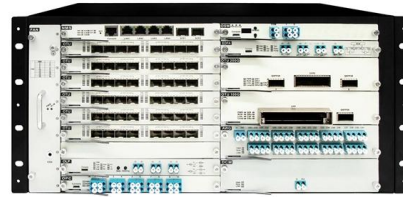

8 Port Wall Mount Fiber Splitter Distribution Box, 4

The 8 ports wall mount fiber distribution box with 2 cable glands allows 2 entry cable dia with is 6~12, which can hold a 1x8 plc splitter and support 4 cores splicing.