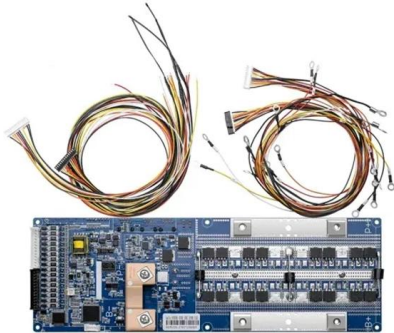

8 Port POE

8 Port POE Discover the convenience and versatility of 8 Port PoE (Power over Ethernet) switches, designed to enhance your network setup with ease and efficiency. Perfect for both home and

VALUE PoE+ Gigabit Ethernet Switch PoE Gigabit Switch

Gigabit Ethernet Switch mit PoE-Funktion für kleinere oder mittlere Netzwerkeumgebungen.