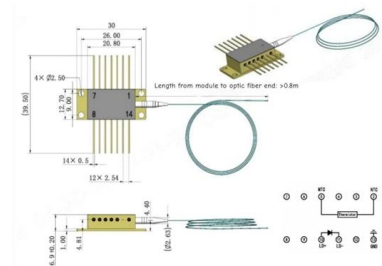

PoE-Powered 8-Port GbE PoE+ Switch w/ PoE

The PoE Passthrough Switch -- Save installation costs with Power over Ethernet and get the most out each PoE connection The Intellinet Network Solutions 8

Outline drawings
mm