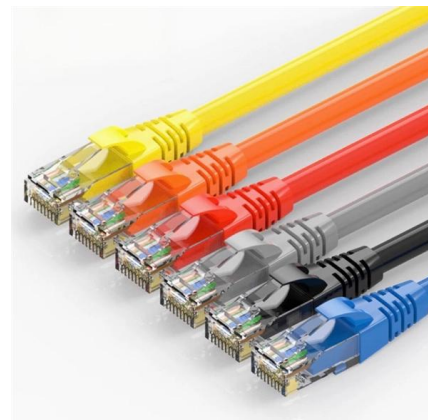

8 Port Waterproof FTTH Fiber Termination Box

TTI Fiber high quality fttth fiber termination box / 8 Port Waterproof Fiber Optic Distribution Box . Contact us today for a free quote.

Premium 8-Core Fiber Optic Terminal Box For High

BD-FTB-8B fiber terminal box is able to hold up to 8 subscribers. The fiber optic terminal box is used as a termination point for the feeder cable to connect with