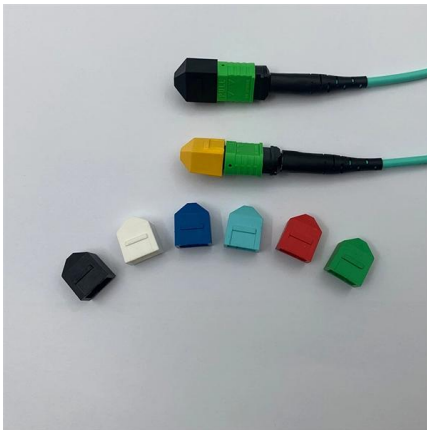

8 Port Fiber Optic Termination Box with PLC Splitter

This box is used as a termination point for the feeder cable to connect with drop cable in FTTX communication network system. It intergrates fiber splicing,

8 Port Waterproof FTTH Fiber Termination Box

TTI Fiber high quality fttth fiber termination box / 8 Port Waterproof Fiber Optic Distribution Box . Contact us today for a free quote.

Premium 8-Core Fiber Optic Terminal Box For High

BD-FTB-8B fiber terminal box is able to hold up to 8 subscribers. The fiber optic terminal box is used as a termination point for the feeder cable to connect with

8 Port Wall Mount Fiber Optic Termination