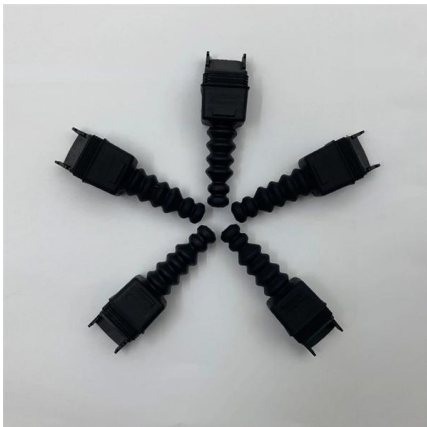

8 Port Fiber Access Terminal (FAT) with Mid-span Entry

The 8 port termination box supports 2 entry cables with Dia $\leq$ 12mm, which enables optical fiber cable distribution and 1:8 optical signal splitting, support 8 cores Splice .