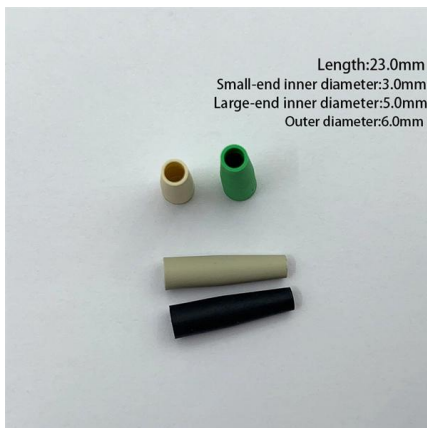

FTTH Terminal Box Professional Manufacturer of FTTH Distribution

As a specialized terminal device for FTTH (Fiber To The Home) access networks, the FODB-8A-3 integrates fiber connection, protection, and management functions, perfectly tailored to the demands