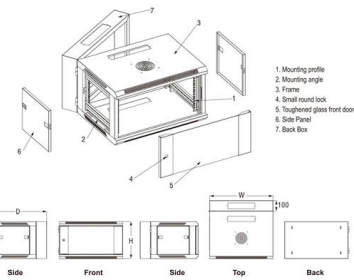

HGW-802SM-PSE Managed PoE Industrial Switch

The HGW-802SM-PSE is a managed PoE industrial Gigabit switch with 8 RJ45 and 2 SFP ports, 240W total PoE power, DIN rail mount, and -40 to +75°C range.

TP Link Omada Omada 24 Port Gigabit Stackable L3

Shop TP Link Omada Omada 24 Port Gigabit Stackable L3 Managed PoE+ Switch with 4 10G Slots 25 Ports Gigabit Ethernet, 10 Gigabit Black products at Best

Contact Us

For datasheets, pricing, or custom high-speed optical interconnect solutions, please visit:
<https://www.syropy.com.pl>