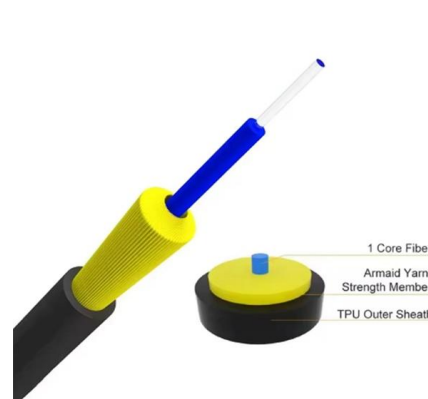

From the manufacturer Gigabit Ports for More Reliable Speeds Increase the reliability of your connected devices with the TL-SG108 8-port Gigabit desktop switch. 8x

TSW200 PoE+ Ethernet Switch

TSW200 is an industrial Ethernet switch with 2 SFP ports for long-range Fiber-optic communication and 8 Gigabit Ethernet ports that support IEEE802.af and