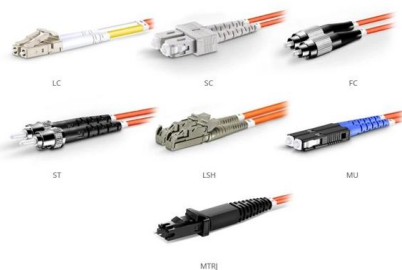

More durable and robust

The outer layer is made of environmentally friendly PVC, which is soft and elastic. It can be stretched without damage , so you can use it with confidence.

OM1 Fiber Patch Cable Family