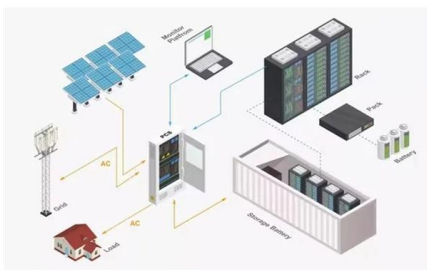

ALUMINIUM ALLOY CABLE LADDER

2737 Aluminum profile as the rail, 1330 profile for the rungs, assembled by screws, suit for small data centers. It is the lightest aluminum cable runway from us.