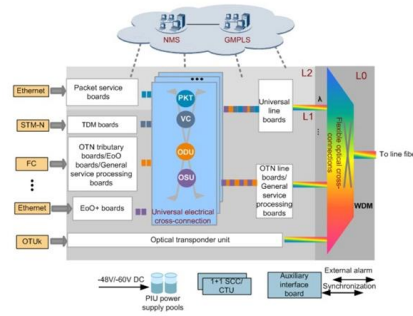

Premium 8-Core Fiber Optic Terminal Box For High

BD-FTB-8B fiber terminal box is able to hold up to 8 subscribers. The fiber optic terminal box is used as a termination point for the feeder cable to connect with