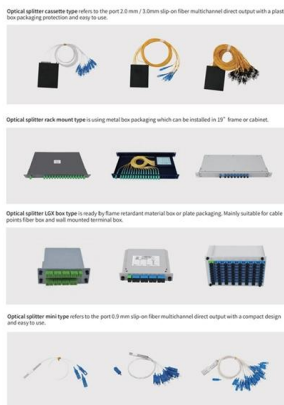

64 Core Fiber Terminal Box

Features of 64 core fiber terminal box: High quality cold rolled steel body, electrostatic spraying with water proof powder; High quality water proof lock, wall mounted

**60 Core FTTH Fiber Optic Termination Box
PC ABS IP67**

High quality 60 Core FTTH Fiber Optic Termination Box PC ABS IP67 from China, China's leading ftth fiber optic termination box IP67 product, with strict quality

12 Core Fiber Optic Terminal Box

The 12 core fiber optic terminal box is a fiber optic cable management products used on the terminal of the optical cables, different typed and structures, the diameter of which are within 18mm (?) tray.

FTB-208 2 IN 8 OUT, 8 cores, Fiber Terminal Box-AOA

Fiber Terminal Box 2 IN 8 OUT, 8 cores, Metallic Overview FTB-208 series fiber terminal box is used as a termination point for the drop cable to connect with the

Indoor 6 port fiber terminal box

Telhua's Indoor 6-Port Fiber Terminal Box offers high-density, reliable fiber management for data centers & enterprise networks. Compliant with IEC, TIA/EIA

6 Core Fiber Optic Terminal Box