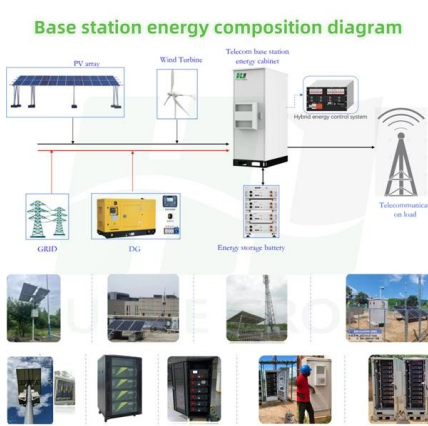

BD-FTB-8B fiber terminal box is able to hold up to 8 subscribers. The fiber optic terminal box is used as a termination point for the feeder cable to connect with

FTB-202 2 IN 2 OUT, Max 12 cores Fiber Terminal Box

FTB-202 fiber terminal box is up to 12 cores of fibers. It integrates fiber splicing, termination, storage, and cable connection in one solid protection box.

36 Core FTTH Splice Fiber Optical Terminal Box

Product Description FTTH Splice Fiber Optical Terminal Box Overviews EFON FDB-36 optical distribution box is used as a termination point for the feeder

12 core FC12 Type Fiber Terminal Box As distribution box