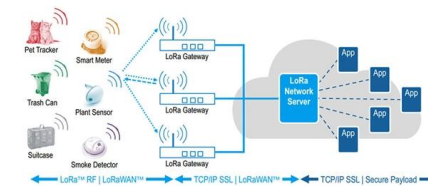

16/24/48 Core FTTH ABS Fiber Optic Terminal Box

The Fiber Optic Terminal Box is a comprehensive solution designed to simplify and optimize the connectivity of your FTTH communication network system.

Fiber Terminal Box , Optical Distribution Network

FS provides Fiber Terminal Box, free & fast delivery, expert tech support, outstanding warranties.