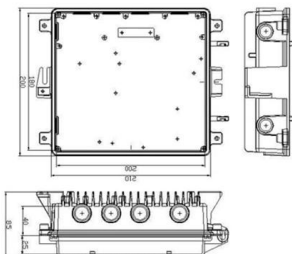

6 Core Optical Fiber Cable

Our 6 Core FTTH Single Mode Optical Fiber Cables are designed to meet the specific needs of telecom operators and ISPs. They provide high-performance