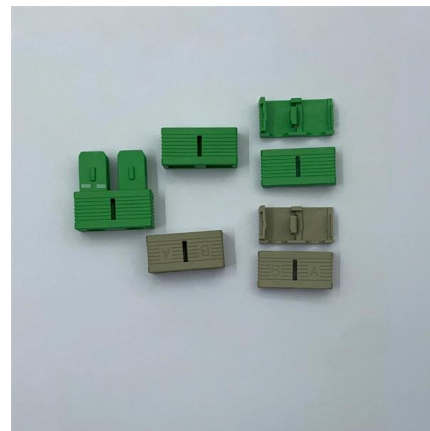

Fiber Optic Patch Panel , FiberTek

Wall mount fiber patch panels provide effective storage and protection to the optical splices of the fiber optic cables. These patch panels can be deployed in both

How to Arrange Fiber Optic Patch Panel in Data Center

In modern data centers, where high-speed and high-density connectivity is critical, organizing fiber optic patch panels effectively is essential