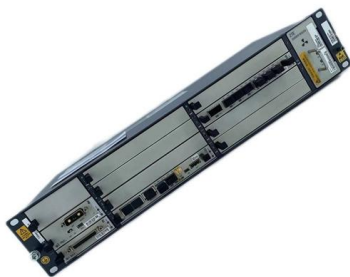

6 Cores Fiber Distribution Box FDB-106B

6 Cores Fiber Distribution Box FDB-106B IP-55 SC Connector PLC Splitter Fiber

Cables, Adapters, Fiber, Network Add-ons & Tools , Computer Cable

Cables, Adapters, Fiber, Network Add-ons & Tools
This 20m Multimode Duplex OM4 Fiber Optic Patch Cable (50/125) - LC to LC has ceramic ferrules and a 50/125 micron core, this cable is suitable for