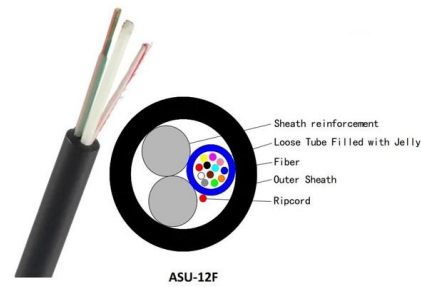

F2H-FTB-6-A Fiber Termination Box-6 Cores-FDB Fiber Optic

Grandway F2H-FTB-6-A Fiber Termination Box-6 Cores provides protection for direct connection, branch and continual connection for various kinds of cables. Reliable mechanical sealing

6 Core Fiber Optic Terminal Box Support termination, splicing, splitting, distribution and storage for fiber optic cable systems ABS or PC material used ensures the

HTB8009 6-Port FTTH Box - Wall-Mount SC Simplex

Built from UV-resistant ABS material, the box combines durability

Gcabling 6 Core Fiber Optical Distribution box Terminal

Gcabling is a leading fiber box manufacturer & supplier. We can manufacture and supply a wide range of fiber termination boxes with 20+ years of experience.

Patch cable

Cable used to connect electronic or optical devices A Category 6 patch cable with 8P8C plugs, wired according to T568B A couple of managed Gigabit Ethernet

6 Core Fiber Optic Distribution Box , Slim FTTH Terminal