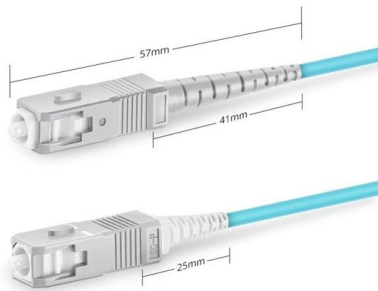

D-Link DGS-1210-12TS/ME 12-Port Gigabyte

Embedded 6 kV surge protection, sub-50 ms recovery ERPS, and Dying Gasp provide optimal reliability Ideal for Metro Ethernet The DGS-1210ME Series Metro Ethernet Switches feature a variety of port

Simplex SC UPC

28-Port Gigabit L2+ Managed Switch with 24-Port PoE+

Shop TP Link 28 Port Gigabit L2+ Managed Switch with 24 Port PoE+ 25 Ports Manageable Gigabit Ethernet Black products at Best Buy. Find low everyday prices and buy online for delivery or in-store

Yildizan Storesellm MR60X Wi-Fi 6 Router , AX1500 Mbps Hiz, Gigabit

Storesellm MR60X Wi-Fi 6 Router , AX1500 Mbps Hiz, Gigabit Port, Fiber Uyumlu, WPA3 Güvenlik, Mobil yorumlarini inceleyin, Trendyol'a özel indirimli fiyata satin alin. - Trendyol