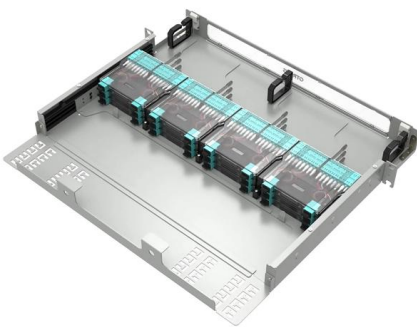

Integration Planning of 5G Base Stations and Distribution Network: A

This paper proposes an integration planning of 5G base station (5G BSs) and distribution network (DN) from a perspective of cyber-physical system. Firstly, an interaction model of 5G BSs and DN is