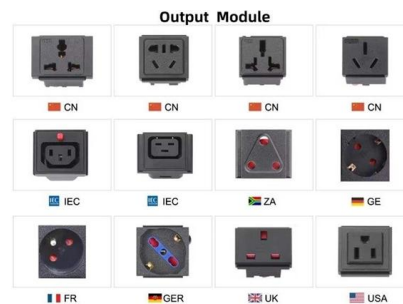

Wireless Base Station Solutions

Qorvo's RF components enhance wireless base stations with high-linearity, efficient signal routing, and 5G-ready performance.