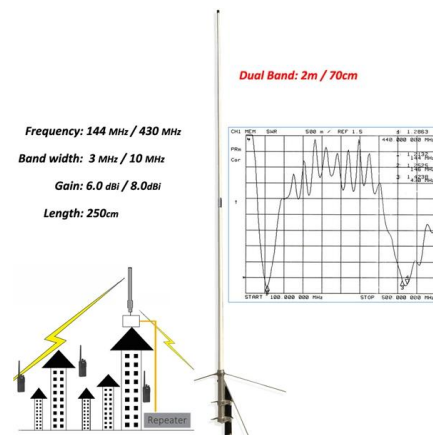

Quick guide: components for 5G base stations and antennas

Base stations A 5G network base-station connects other wireless devices to a central hub. A look at 5G base-station architecture includes various equipment, such as a 5G base station