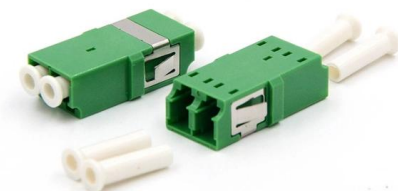

Fiber Distribution Hub , Fiber Optic Cabinet , Multilink

Contact us for a free quote on a variety of fiber optic distribution hubs. We have rack rail cabinets as well as spice hubs. We also provide custom telecom solutions.

576 Fibers ODF 19" Floor Mount Distribution Box FITB-ODF-576-FM

Fiberinthebox 19" ODF floor mount can be installed on standard 19" chassis and currently being widely used in optical fiber distribution frames. Customer's special requirements are welcomed. Functions

Fiber Distribution Terminal 576(Splitter Type)

This FDT is used for connecting, allocation and dispatching of communication optical cables to each optical distribution node, providing safe, reliable and flexible management equipment of optical fiber

OptiTect(TM) Advantage Fiber Distribution Hub 576-fiber Capaci

Coupler Module A passive fiber optic device that combines or splits optical signal power.