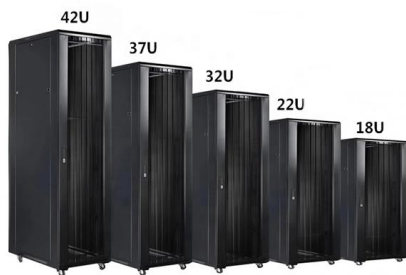

Fiber Distribution Hub , Fiber Optic Cabinet , Multilink

Contact us for a free quote on a variety of fiber optic distribution hubs. We have rack rail cabinets as well as spice hubs. We also provide custom telecom solutions.