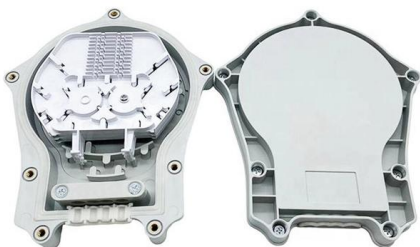

1440/576 Core ODF Fiber Distribution Frame

The 1440/576 Core ODF Fiber Distribution Frame-- a telecom-grade solution designed for quadruple-network (Telecom, Unicom, Mobile, Broadcast TV) convergence, featuring direct insertion cabinet