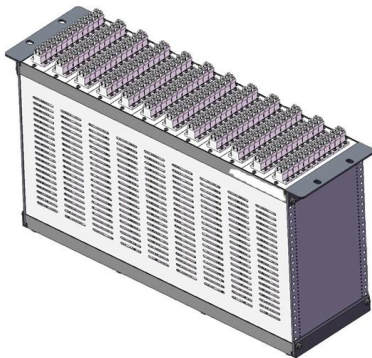

### **576-Core Double-Sided (1450×750×540) SMC Fiber Optic Cable Distribution**

576-Core Double-Sided (1450×750×540) SMC Fiber Optic Cable Distribution Box Product Overview The ODC series SMC Optical Fiber Cross Connection Cabinet is used for optical cable connection,

### **FIBER DISTRIBUTION HUB - OUTDOOR (STREET**

FIBER DISTRIBUTION HUB - OUTDOOR (STREET CABINET) Outdoor optical fiber cabinet is a box with single operation and single door. it is mainly using for the

### **Outdoor 576 Cores Optical Fiber Cross Connect Cabinet**

High quality Outdoor 576 Cores Optical Fiber Cross Connect Cabinet SMC Fiber Optic Junction Box from China, China's leading product market SMC Fiber Optic

### **720 core odf fiber distribution hub FTTX 576 Cores d**

An Optical Distribution Frame (ODF) is a frame used to provide cable interconnections between communication facilities, which can integrate fiber splicing, fiber termination, fiber optic adapters &