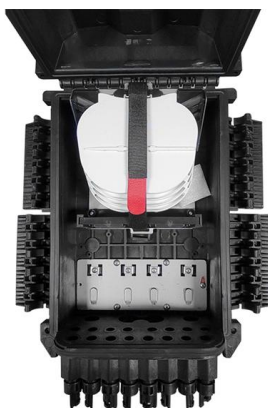

576-Core Double-Sided (1450×750×540) SMC Fiber Optic Cable Distribution

576-Core Double-Sided (1450×750×540) SMC Fiber Optic Cable Distribution Box Product Overview The ODC series SMC Optical Fiber Cross Connection Cabinet is used for optical cable connection,

FIBER DISTRIBUTION HUB - OUTDOOR (STREET

FIBER DISTRIBUTION HUB - OUTDOOR (STREET CABINET) Outdoor optical fiber cabinet is a box with single operation and single door. it is mainly using for the

Outdoor 576 Cores Optical Fiber Cross Connect Cabinet

High quality Outdoor 576 Cores Optical Fiber Cross Connect Cabinet SMC Fiber Optic Junction Box from China, China's leading product market SMC Fiber Optic