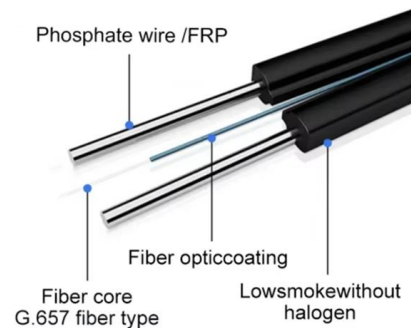

How to Splice Ethernet Cable: Step by Step Guide

This guide explains the tools, situations, and step-by-step actions required to safely splice network cable and restore a working connection.