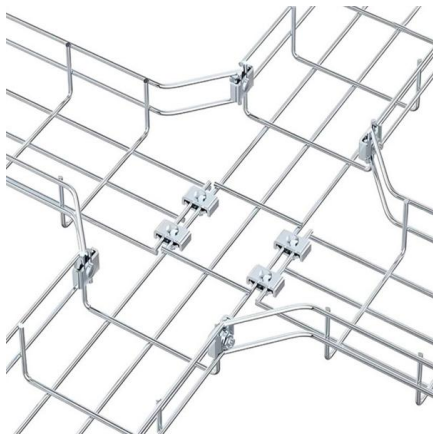

pinghe-mesh-cable-tray-factory Distributor

All suppliers for pinghe-mesh-cable-tray-factory Distributor Find wholesalers and contact them directly B2B marketplace Find companies now!

Cablofil ED25090GC Hot Dip Galvanised Steel Wire Cable Tray Angle

Hot dip galvanised steel angle joint strip for directional joining of wire mesh cable trays. Hinged joint allows horizontal adjustment for 50-600 mm trays, delivering enhanced corrosion resistance and

Wire Mesh Cable Tray

Find here Wire Mesh Cable Tray, Wire Basket Cable Tray manufacturers, suppliers & exporters in India. Get contact details & address of companies manufacturing