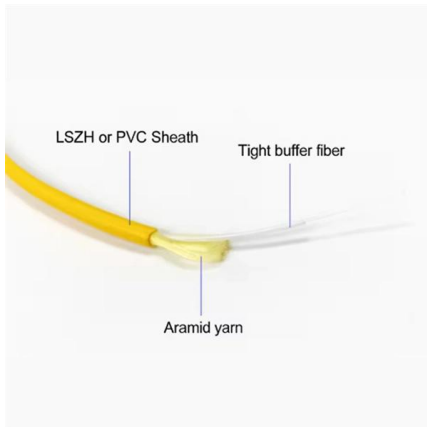

Buy Ubiquiti Usw-pro-48-poe Layer 3 Switch - 48 Ports - Manageable - 3 Layer Supported - Modular - Optical Fiber, Twisted Pair - 1u High - Rack-mountable.

DS-3E2552-HI-48T4F

DS-3E2500-HI series supports the combination of "Ethernet port + optical port" to meet networking requirements of various scenarios, which is convenient for users to build a flexible network.

RG-S5310-48SFP4XS-E, 48-Port GE Optical Layer 3 Managed Access Switch

RG-S5310-48SFP4XS-E, 48-Port GE Optical Layer 3 Managed Access Switch Full Gigabit Ethernet Access Switch for Large-sized Networks

Webit Cabling