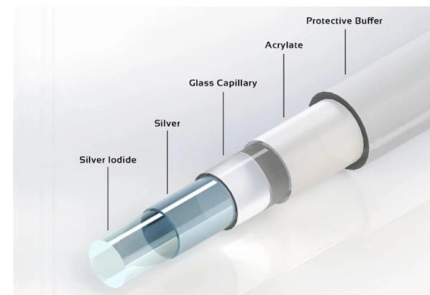

Cisco Meraki C9300-48P-M , NETGENETICS

NOB Cisco Meraki C9300-48P-M Catalyst 9300 Series 48-Port PoE+ Layer 3 Cloud-Managed Switch Overview The Catalyst 9300-M addresses the most demanding enterprise applications by combining