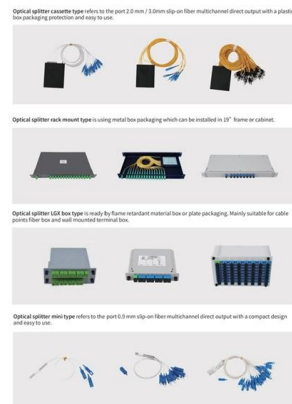

L3 10Gbe Fully Managed Switch with 48 Ports and 40G

FS S5850-48T4Q L3 fully managed 10 gigabit switch features 48x 10GBASE-T and 4x 40G QSFP+ ports, supporting MLAG and IPv4/IPv6. The 48-port 10g switch