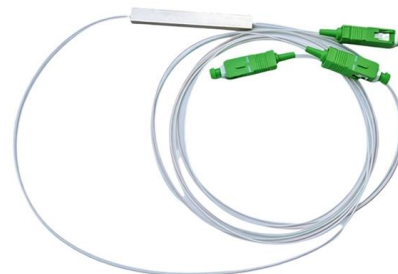

Fiber optic cable provides a path for high-speed connectivity over distances that traditional copper wiring cannot manage. Light signals traveling through a pure glass core offer

SJ-ODB-M15 Fiber Optic Junction Box 48 Cores

Fiber Optic Junction Box features a keyed lock along with a protected hinge to

16/24/48 Core FTTH ABS Fiber Optic Terminal Box

This terminal box serves as a crucial termination point in FTTH communication networks. It connects feeder cables with drop cables, integrating

Factory OEM Mini Dome Type Fiber Optic Splice

mini type dome fiber optical joint closure is able to hold up to 48 cores is used in aerial, wall-mounting applications, for the straight-through and branching splice of

48

This splice closure integrates distribution and splitting in one, can realize the direct fusion and branching of the optical cable, and is suitable for the wiring connection

Outdoor Indoor Fiber Distribution Box IP65 FTTH 48