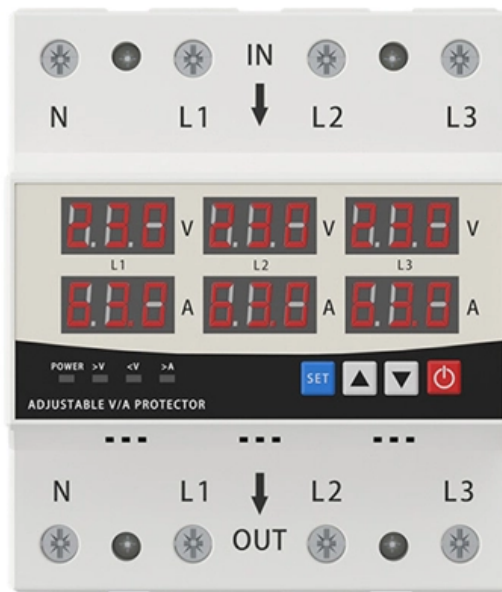

47U Cold Aisle Rack

LED DISPLAY PANEL CURRENT STATUS CLEARLY VISIBLE

IT CAN CLEARLY SHOW THE CURRENT STATUS AND VOLTAGE STATUS,
WITH EFFICIENT OPERATION AND RAPID RESPONSE.

47U Cold Aisle Rack

Contained Cold Aisle

Contained Cold Aisle DIMENSIONAL CHARACTERISTIC This design is based on the following Convergence rack standard: Height: 47U (42U on request) Widths:

2-Post Free Standing Open Frame Network Relay Rack

Description Get organized with this 47U 2-Post Rack from Networx®. 2-Post racks offer convenience when it comes to mounting networking equipment including