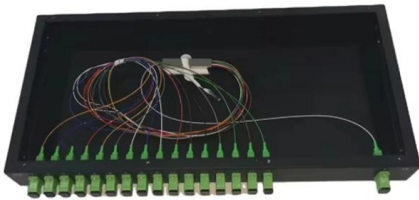

In aisle containment The InRak™ can be positioned next to a single rack; within a row of six 10kW server cabinets for example or sit between two 30kW racks in a higher density area.

47U Wide Server Rack, Euro-Series , Eaton

Great for 230V IT environments, this standard-depth 47U server rack is 800 mm wide to support cable management and PDU mounting on the sides.

48U Rack Cabinet Data Center Hot And Cold Aisle

High quality 48U Rack Cabinet Data Center Hot And Cold Aisle Containment Systems Modular Data Center from China, China's leading product market 48U

Eaton REC Series IT Rack 42U/47U

Eaton REC Series IT Rack 42U & 47U Eaton's REC Series IT racks deliver essential storage and protection for critical IT equipment in small, medium and large data center applications.