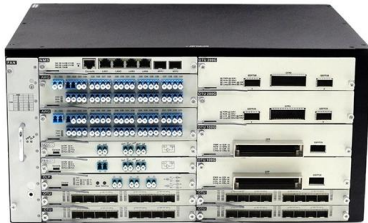

47U Server Rack, Euro-Series - Expandable Cabinet, Standard Depth

Features Standard-Depth 47U Server Cabinet
Accommodates 19 in. Rack Equipment
This SmartRack® 47U rack enclosure is designed for network wiring closets, retail locations, classrooms, back offices

42U Server Rack Enclosure , Cold Aisle Containment

The aisle containment system improves cooling efficiency in hot aisle/cold aisle rack configurations by essentially creating a room within the aisle and keeping hot and

Contact Us

For datasheets, pricing, or custom high-speed optical interconnect solutions, please visit:
<https://www.syropy.com.pl>