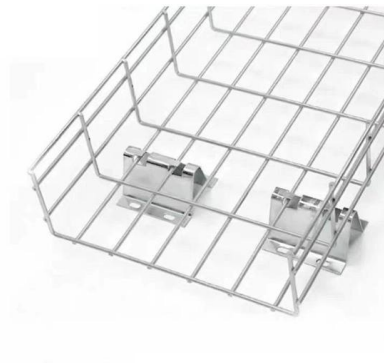

Mitras MK3 Surface Mount Electric Meter Box 560 x 400 x 215mm White

The Mitras MK3 Surface Mount Electric Meter Box 560 x 400 x 215mm (H x W x D) White is used primarily for conversions where it is not appropriate to build into the wall. This electric meter box