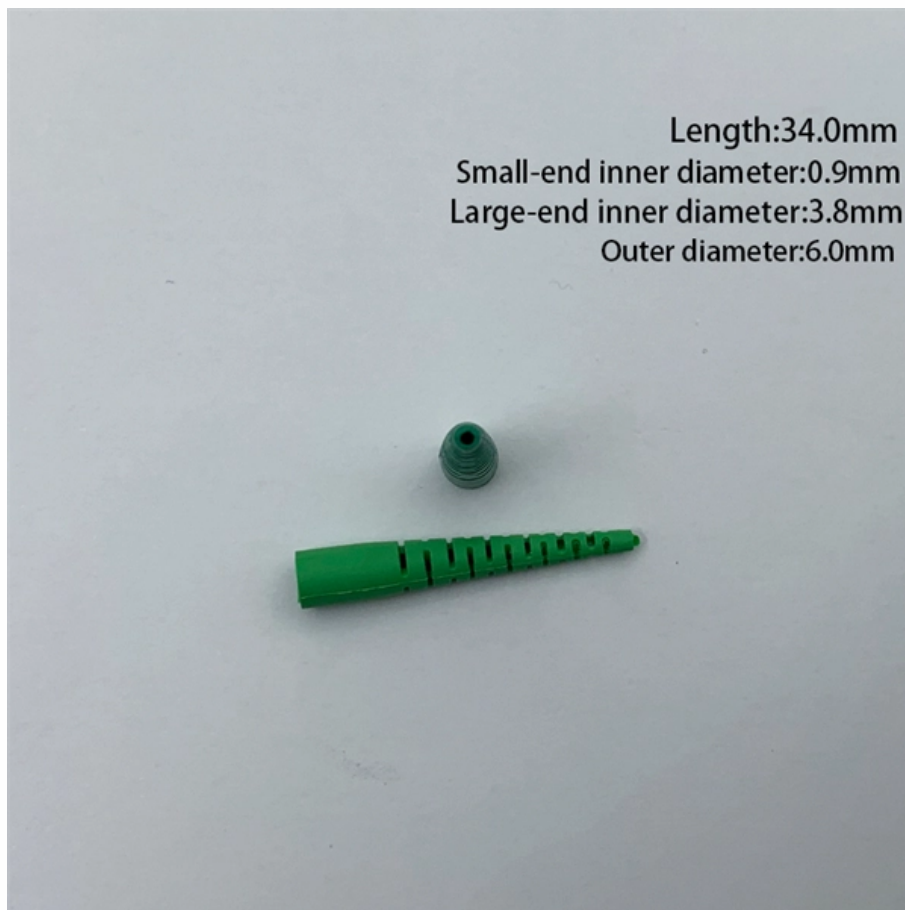

400300 Surface-mounted electrical box