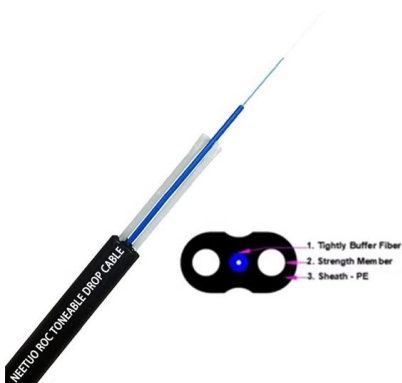

Surface-Mounted Household Weak Current Box 400300 Fiber Optic

Surface Mounted 400*300*120mm with Plastic Optical Cat Bracket + Ordinary Power Strip
Surface Mounted 400*300*120mm with Plastic Optical Cat Bracket + 7-Hole Bull Steak Plug

Surface Mounted Electric Meter Box

Surface Mounted Electric Meter Box The Surface Mounted Electric Meter Box is designed to provide a durable and weather-resistant housing for electricity

Electrical distribution enclosure , box , cabinet , with mounting plate

Stainless steel distribution box is surface-mounted electrical box

Similar Products Add to My Tags Description
Brand: Stainless steel distribution box Model: 400x300x200 Color classification: Army green light gray To apply a matrix to the object: Indoor

Mitras Electric Meter Box Surface Mark 3 (560mm x 400mm x 215mm) The Mk3 version has been introduced due to demand for a smaller version of the surface

Steel hermetic distribution box , 20 modules

Durable, sealed, and resistant to external factors - this enclosure is ideal for both indoor and outdoor installation. Supplied with an insert and DIN rail, it is suitable