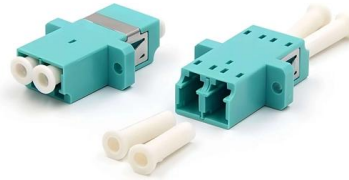

Surface Mounted Electric Meter Box

Surface Mounted Electric Meter Box The Surface Mounted Electric Meter Box is designed to provide a durable and weather-resistant housing for electricity

Electrical distribution enclosure , box , cabinet , with mounting plate

Surface Boxes , BG Electrical

This single surface mounting box from British General is ideal for installing power points without the need to remove material from the wall. This box has multiple knockouts for versatility and an earth

- TELECOM CABINET
- BRAND NEW ORIGINAL
- HIGH-EFFICIENCY

Electric Meter Box 400x500x245mm surface mounted.

Strong Surface Mounted Electricity Meter Box This large, strong surface-mounted Electricity Meter Box is made from thick, insulating, fire-resistant, and self

Amazon .uk: Electric Surface Mounted Box

BG Electrical Double Switched Power Plug Wall Socket and 32mm Surface Mounted Back Box, 2 Gang Pattress Box, Square Edge, Nexus 900 Series, White Moulded, IP20, 13A, 922/902 4.4 (106) 500+