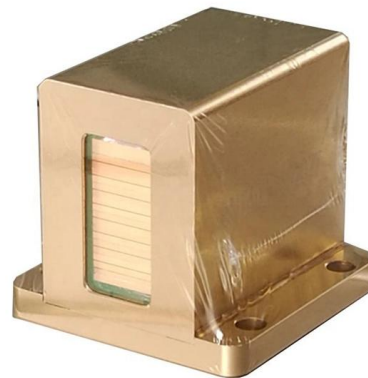

- TELECOM CABINET
- BRAND NEW ORIGINAL
- HIGH-EFFICIENCY

Electric Meter Box 400x500x245mm surface mounted.

Strong Surface Mounted Electricity Meter Box This large, strong surface-mounted Electricity Meter Box is made from thick, insulating, fire-resistant, and self

The choice of the appropriate type of surface-mounted box depends on the specific needs and conditions of the installation - size will therefore be the main determinant. The most popular floor box

Surface-type boxes

Surface-type boxes We offer surface-mounted installation boxes designed to protect and connect electrical wires. The cans are made of PP, a material that shows

Amazon : Surface Mount Electrical Box: Tools & Home Improvement

Online shopping from a great selection at Tools & Home Improvement Store.

Mitras 3-Phase Surface Mounted Electric Meter Box

Specifically designed to house a 3-phase meter installation, the large surface-mounted electric meter box is manufactured to ESI Standard 12-3 for external use