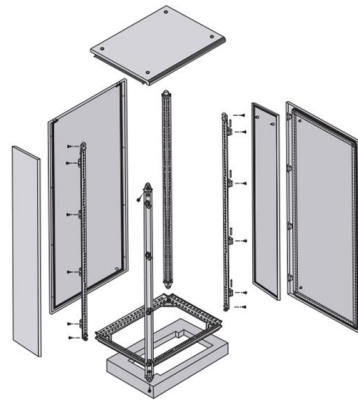

Distribution Box 4-Way 110V -- Hydrofast

Distribution Box 4-Way 110V Bulk Ordering? Request a Quotation The Faithfull TLDB4L is capable of converting the power from a single cable input into a four way output making it ideal for running

brennenstuhl® , Licht

Hier sollte eine Beschreibung angezeigt werden, diese Seite lässt dies jedoch nicht zu.

Distribution Boards

Shop ARB's range of robust and efficient distribution boards, ensuring reliable power distribution and safety in your electrical setups.

4 Way Splitter Box , CMT Group