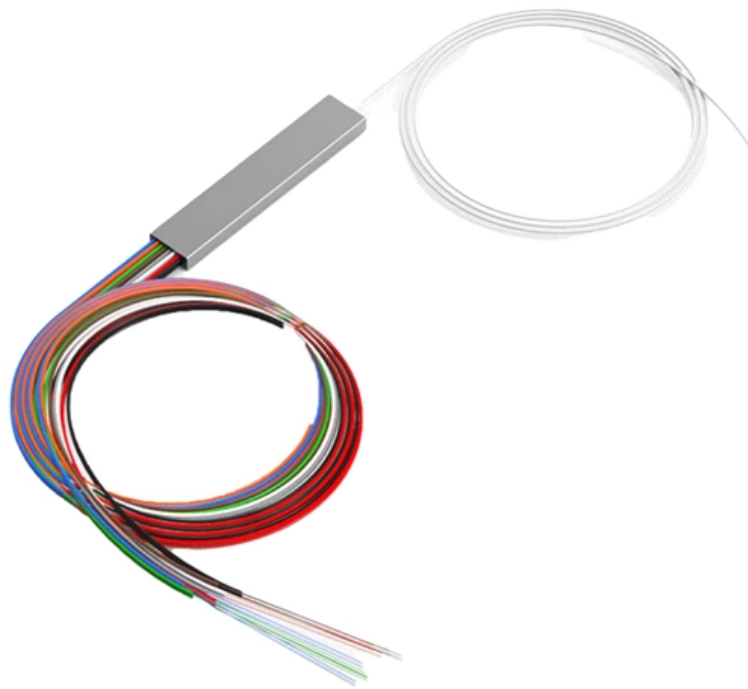

4-hole distribution box cover

4-hole distribution box cover

4-Hole Septic Distribution Box with Seals , Tuf-Tite

Tuf-Tite® 4-Hole Distribution Box offers watertight pipe seals, riser compatibility, and easy installation, ideal for dividing effluent flow in septic systems.

12 in, Cover / Lid for 4-Hole Distribution Box and Riser

Our 12" covers are made of HDPE with the highest UV Protection on the market today. These covers will withstand normal residential and light commercial traffic.

D-Box With Cover, 12in Square, 4 Hole , CMTP

Buy a Polylok 3016-DB12 12in Square 4 Hole D-Box With Cover from our selection of Drains, Vents, and Flashings. The 12" Polylok Square Distribution Box comes factory precut with one inlet and three

4-Hole Septic Distribution Box with Seals , Tuf-Tite

The Tuf-Tite ® 4-Hole Distribution Box (Series B1) provides a permanent solution for balanced effluent flow distribution in septic system applications. Designed with a configuration of four connection points