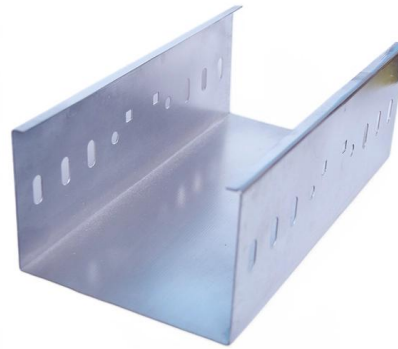

4-hole distribution box cover

4-hole distribution box cover

4-Hole Septic Distribution Box with Seals , Tuf-Tite

Tuf-Tite® 4-Hole Distribution Box offers watertight pipe seals, riser compatibility, and easy installation, ideal for dividing effluent flow in septic systems.

12 in, Cover / Lid for 4-Hole Distribution Box and Riser

Our 12" covers are made of HDPE with the highest UV Protection on the market today. These covers will withstand normal residential and light commercial traffic.

Septic Distribution Boxes

Septic Solutions offers the Polylok HDPE (High Density Polyethylene) Septic Distribution Boxes for sale. These distribution boxes are offered in 3 sizes: 4-Hole Distribution Boxes can handle up to 3 field

D-Box With Cover, 12in Square, 4 Hole , CMTP

Buy a Polylok 3016-DB12 12in Square 4 Hole D-Box With Cover from our selection of Drains, Vents, and Flashings. The 12" Polylok Square Distribution Box comes factory precut with one inlet and three