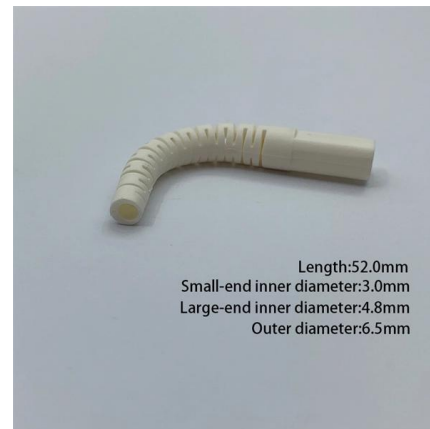

4 Hole Distribution Box , Percolation Supplies

The Polylok Distribution Box is the most versatile box on the market today. You can choose what height of distribution boxes you want your inlets and outlet to be.