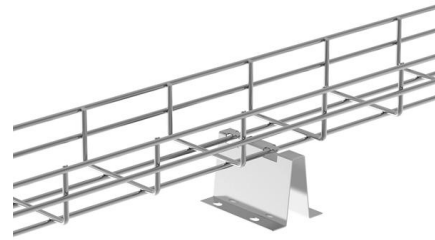

4 Hole Distribution Box for Percolation Areas

Designed for efficient flow distribution from the septic tank to your percolation trenches or beds, this product ensures even effluent distribution, helping maintain soil absorption performance and protect