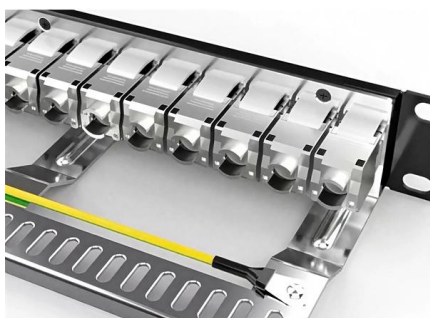

Fiber Optic Cables

CommScope designs and manufactures a comprehensive line of fiber optic cables--from outside plant to indoor/outdoor and fire-rated indoor fiber cables.