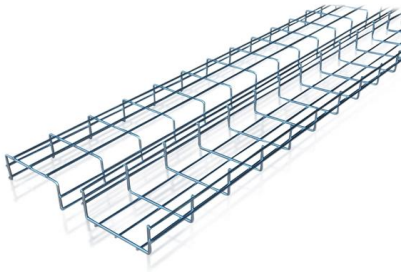

LC-LC 200M Singlemode 4-Strand Armored Fiber Cable

200M LC-LC Singlemode 4-Strand Armored Fiber Optic Patch Cable with Waterproof TPU Connector. Durable and reliable for long-distance outdoor installations, this

Fiber Optic Cable

Armored, burial, and ruggedized designs are suited to a host of industrial environments. For each product design, items for OM1, OM3, OM4, OM5, and

Contact Us

For datasheets, pricing, or custom high-speed optical interconnect solutions, please visit:
<https://www.syropy.com.pl>