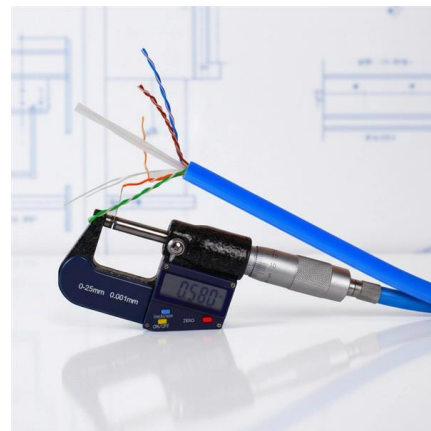

5 Meters 4 Core Industrial TPU LC to LC Outdoor Armored Fiber Optic

Ideal for both indoor and outdoor applications. Can be installed overhead, buried directly in the ground, or routed through conduits. Each item has a unique code that we verify before shipping. Learn more.