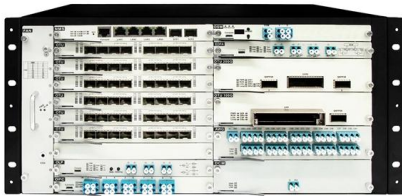

4-Core Single mode Fiber Optic Cable

4-Core Single mode Fiber Optic Cable also called 4-core Optical fiber cable, is a type of communications optical cable which has the same transmission speed as

4 Core SM Outdoor Armored Fiber Optic Cable 1000m TPU , Outdoor

Discover the 4 Core Singlemode Outdoor Armored Fiber Optic Cable, featuring a robust black TPU jacket for exceptional durability and high-performance connectivity. Ideal for harsh outdoor

In Stock 4 Strand Indoor/Outdoor Plenum SM Armor Fiber Optic Cable

This eliminates the need to couple an indoor and outdoor cable together promoting less loss in your fiber optic cable run. This cable is rated for all indoor installations, including plenum rated spaces. A cable