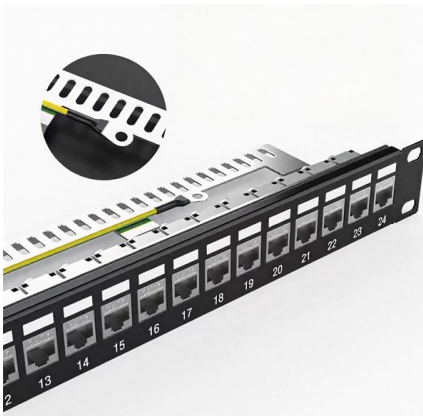

Fiber Optic Cables , Fiber Patch Cables , Patch Cords,

We stand behind the craftsmanship of every fiber optic product we deliver. From Indoor / Outdoor, Single mode & Multimode to Mode Conditioning and SFP

5 Meters 4 Core Industrial TPU LC to LC Outdoor Armored Fiber Optic

Ideal for both indoor and outdoor applications. Can be installed overhead, buried directly in the ground, or routed through conduits. Each item has a unique code that we verify before shipping. Learn more.

Haile 4-core single-mode outdoor armored fiber optic cable HT211

The Haile HT211-4SC 4-core single-mode armored fiber optic cable is engineered to provide excellent signal integrity and protection in challenging outdoor conditions.

4 Core Fiber optic Outdoor armoured SM