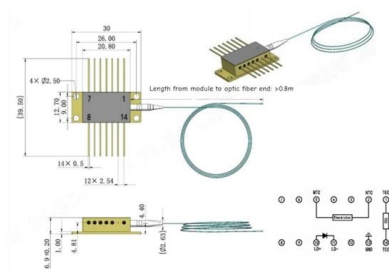

Outline drawings mm