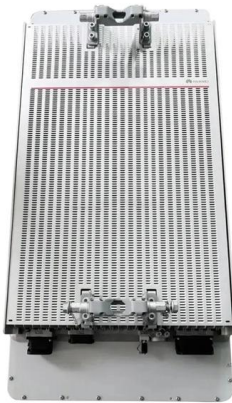

4-core fiber optic splice junction box

4-core fiber optic splice junction box

FBR-11605 Fiber-Optic Distribution Box, 4-Core

FBR-11605 Fiber-Optic Distribution Box, 4-Core is a high quality product by Bud Industries used for electronic enclosure applications.

4 Core PLC/SC Adapter Fiber Optic Distribution Box

This box integrates fiber splicing, splitting, distribution, storage, and cable connection into a single unit. With its total enclosed structure and

Wholesale Fiber-optic Splice Closures from Manufacturers, Fiber-optic

4 Core Wall Mount Fiber Optic Terminal Box for FTTH

The 4 Core Wall Mount Fiber Terminal Box provides secure splicing, termination, and IP65 waterproof protection. Ideal for indoor/outdoor FTTH

LoRawan outdoor base station

FTTH 4 Core DIN Rail Terminal ATB-D4-SC

Supporting 4 fiber cores, this terminal ensures secure and efficient fiber splicing and distribution. Its DIN rail mount design allows for easy installation in various