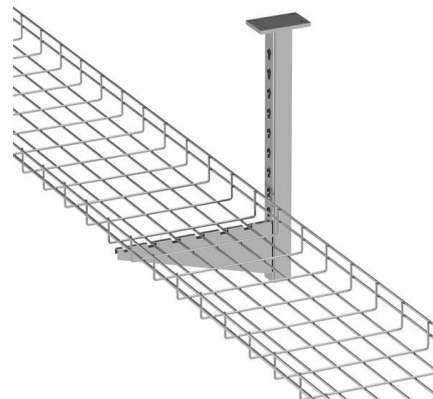

G.M. Electrical Distribution Box , 32A , 230V AC , 7.5 kW , 12-DIN Mod

Produced by G.M. - Progettazione, Assemblaggio e Cablaggio Quadri Elettrici (Italy), the unit is engineered for safe and efficient power distribution in solar, residential, or light commercial setups.