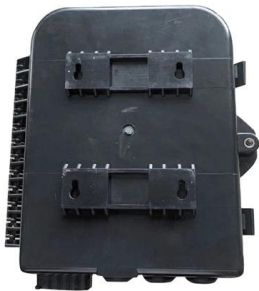

RUB1853

Rubber Box RUB1853 - Power Distribution Box For 32A Electrical Supply. In-stock available for worldwide delivery. Get a FREE quote today!