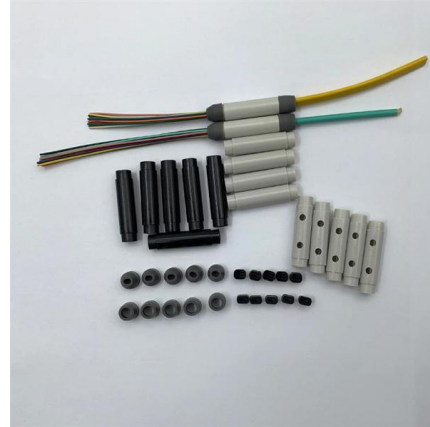

RUB1853

Rubber Box RUB1853 - Power Distribution Box For 32A Electrical Supply. In-stock available for worldwide delivery. Get a FREE quote today!