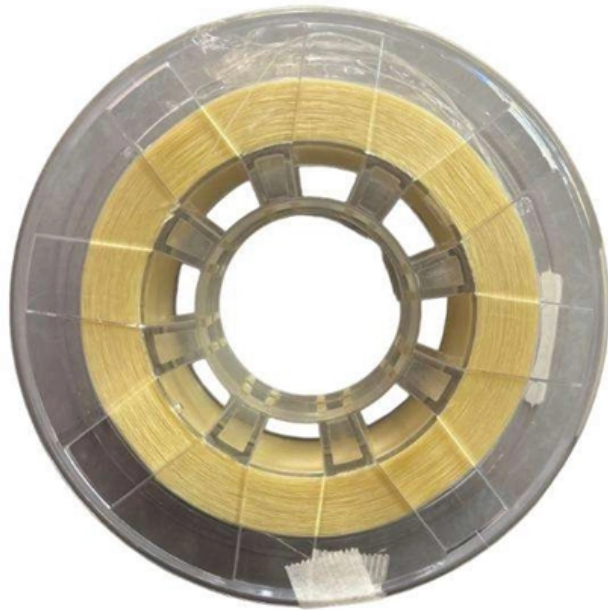

32 square meter distribution box

32 square meter distribution box

Distribution box 32A TAS32/S/VM

Distribution box 32A TAS32/S/VM Easy to move and light distribution box with 230V, 16A and 32A outputs. The 230V sockets are distributed evenly for all three phases. Electricity supply to the center

Rubber Box RUBTR6 32A Three Phase Distro

Rubber Box RUBTR6 32A Three Phase Distro Day Price: POA Week Price: POA 32A Three phase distribution box. 16A outlets are all individually protected by

EFFICIENT FIELD TERMINATION

brennenstuhl® , Licht

Hier sollte eine Beschreibung angezeigt werden, diese Seite lässt dies jedoch nicht zu.

Distro5 32A Distribution Board for Events and

Despite its small footprint, this power distribution unit is built to last, with high-quality components and expert manufacturing techniques

Products Electrical and accessories Electric equipment and material Junction boxes Distribution box 32A 230V 415V

Rubber Box 32A Single Phase Distro , Distribution , CPL

The Triangle Rubber Box 32A Single Phase Distro is a very durable unit built for the live events industry.