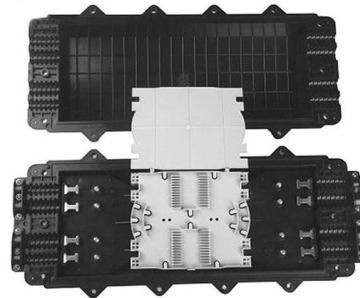

32 Black Butterfly-Shaped Optical Cable

32 Black Butterfly-Shaped Optical Cable

GJYXFHS Pipeline Butterfly-shaped Introduction Optical

Further reinforced with a steel tape moisture-proof layer and a durable PE outer sheath, this cable delivers superior moisture resistance, UV protection, and

Fiber Optic Cables , Cable Assemblies , DigiKey

Fiber optic cable is designed to transmit data using light signals instead of electricity, making it faster, more secure, and immune to electromagnetic interference

FTTH indoor butterfly cable

FTTH indoor butterfly cable, the optical fiber unit is positioned in the centre. Two parallel Fiber Reinforced Plastics (FRP) are placed at the two sides. Then the

Butterfly -shaped optical fiber optical cable side connection method