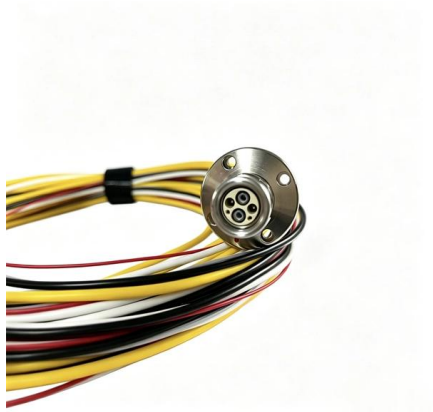

32 Black Butterfly-Shaped Optical Cable

32 Black Butterfly-Shaped Optical Cable

GJYXFHS Pipeline Butterfly-shaped Introduction Optical

Further reinforced with a steel tape moisture-proof layer and a durable PE outer sheath, this cable delivers superior moisture resistance, UV protection, and

Fiber Optic Cables , Cable Assemblies , DigiKey

Fiber optic cable is designed to transmit data using light signals instead of electricity, making it faster, more secure, and immune to electromagnetic interference

What Are FTTH Butterfly Optical Cables and Why Are

FTTH Butterfly Optical Cables are revolutionizing the way we connect and communicate. With their high-speed data transmission capabilities, space

Pipeline Butterfly-shaped Introduction Optical Cable(GJYXFHS)

The Butterfly leather line optical cable, also known as a butterfly ribbon cable, is a type of fiber optic cable that offers several advantages over traditional optical cables. In this response, I will