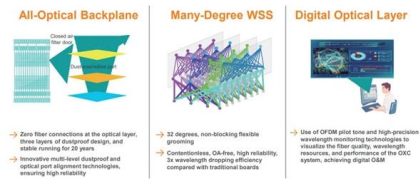

Design, Installation, and

Learn how FTTH Butterfly Optic Cables improve fiber-to-the-home installations with flat design, easy routing, and reliable performance.