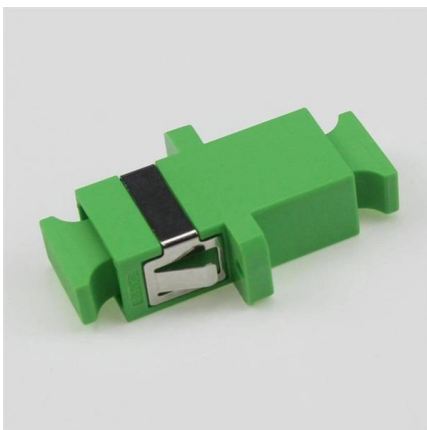

Buy 300mm Cable Trays , Fast Delivery, Quality Products , CMW

Buy 300mm cable trays for your electrical installations online today. Next-day delivery is available for all your cable needs! Browse our range of high quality, professional products and get your project done