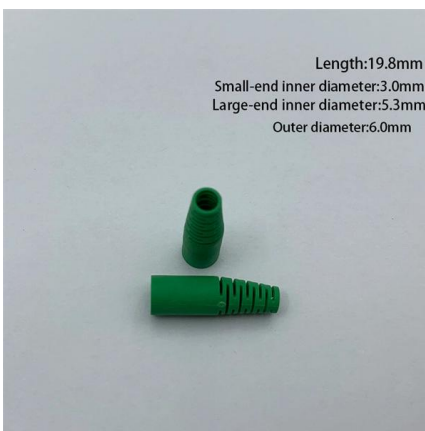

288 core optical cable joint box

A 288-core optical cable joint is an ideal solution for organizations that require high-capacity fiber optic networks. It offers several advantages, including high capacity, space-saving