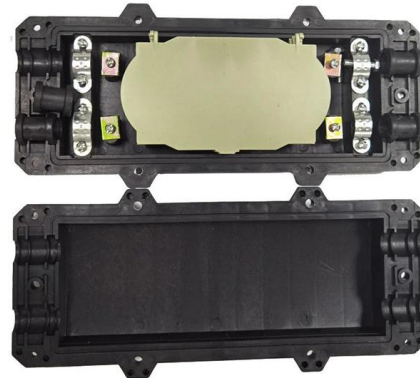

IP68 288 Core High-capacity Fiber Optic Splice Closure

The SC-H 288 Core Fiber Optic Splice Closure is an advanced solution cater to the diverse requirements of FTTA. This high-capacity closure

288 Cores Dome Fiber Joint Closure

All functional indicators are in line with the national YD1-2004 standard for distribution box. Four-in and four-out cable ports; there are 1 large and 6 small circular holes, which can enter and exit the

288 Cores Fiber Optical Splice Closure Joint Box 8

KCO-H44280 288 Cores Optical Fiber Splice Closure Joint Box 8 Ports 4in 4out PC Material
Quick detail: - Name: Inline/ Horizontal Type
Fiber Optic Enclosure Box -

Enbeam 2U 288C HD Cassette Fibre Optic Panel

LC presentation cassettes contain 24 fibres, enabling up to 288 cores to be terminated/patched in 2U of rack space. A variety of cassettes are offered providing a highly flexible system and all cassettes can