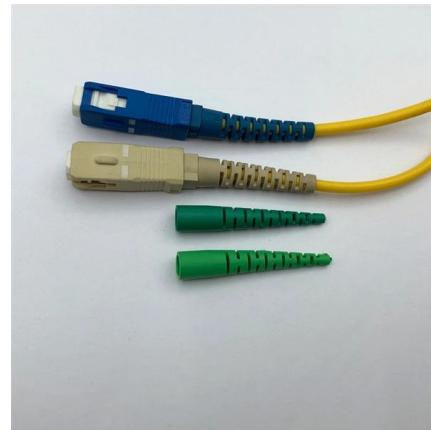

250mm Wide Distribution Box for Data Center

Fiber Distribution Box

Overview The PPC Fiber Distribution Box is a multi-purpose, robust enclosure made with high-grade industrial plastic. The box can be used as a 16-core splitter enclosure or distribution unit based on

Rose Mini Polyglass Series ABS Wall Box, IP65, 250

Use this wall box from ROSE to house and protect control and instrumentation components in your workplace. It's made of ABS, which is highly resistant to

Transparent ABS plastic electrical distribution box with

Plastic electrical distribution box with transparent cover. Painted in gray color RAL 7035. It has IP65 environmental protection against dust, humidity and projected