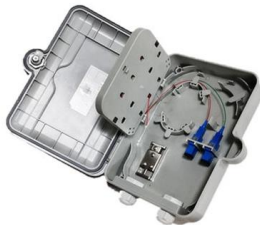

Junction Boxes , Stuart Power

JUNCTION BOXES & LUGITS Our compact junction boxes provide safe and secure connections for your on-site requirements. Suitable for 5 single core up to 240mm cable.

Amazon .uk: 240v Electric Connectors