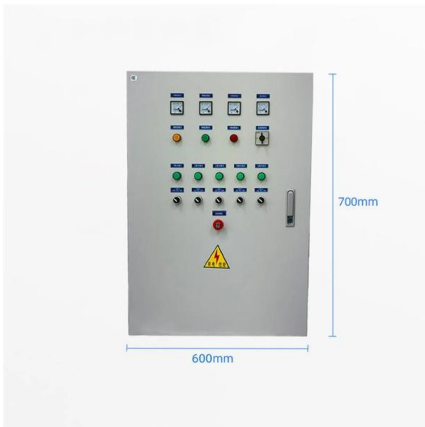

240V AC Power Cords , McMaster-Carr

Choose from our selection of 240V AC power cords, including electronic equipment power cords, power cords, and more. Same and Next Day Delivery.

Amazon : 240v Outlet Box

Shop a wide range of 240 volt outlet boxes featuring durable construction and outdoor protection. Available in multiple NEMA configurations.