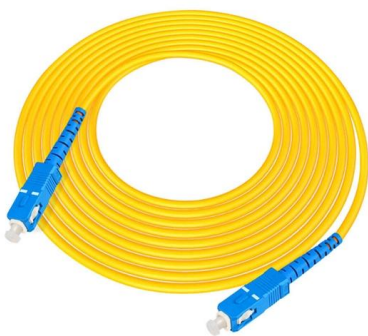

240 V Socket Boxes , Highlite

Highlite International is the number one distributor of entertainment lighting, audio equipment and many different accessories. Your partner for event technology!