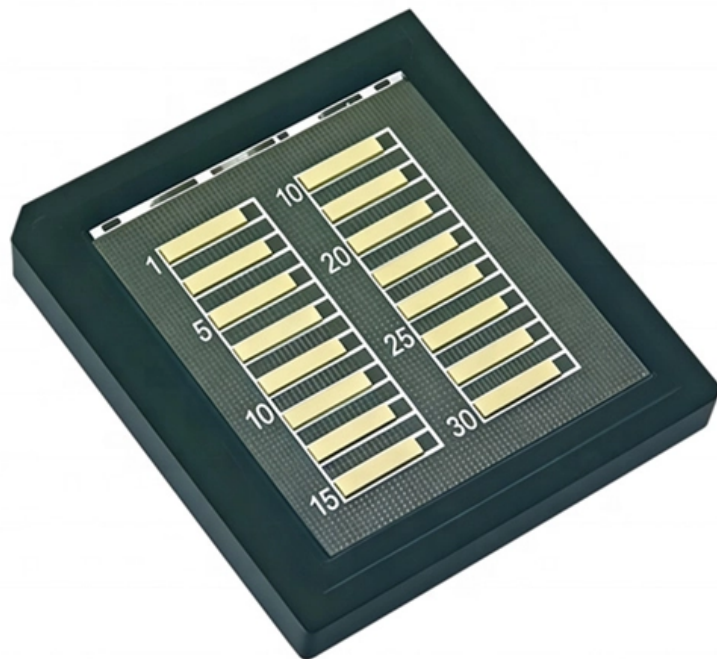

240mm power cord connector box

240mm power cord connector box

Plastic Adaptable Boxes

These boxes are very popular as they are useful for small connections within a household, such as wiring coming from a socket or electrical installation within a