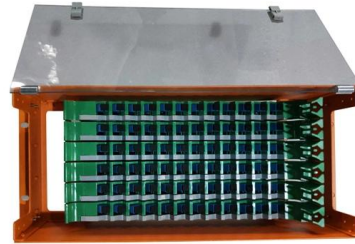

240 square meter distribution box

240 square meter distribution box

Main Breaker Boxes for Electrical Service , Lowe's

Main breaker boxes house primary electrical shutoff and circuits. Order online for safe, organized residential electrical power distribution systems.

110V, 240V and 415V Distribution Units and Splitter Boxes

GRP ALL INSULATED IP44 SPLITTER BOX AND 32A
CABLE AND PLUG.

120/240V AC Square D Panelboards & Load Centers

These panelboards and load centers distribute electrical current in residential, commercial, and industrial applications while using Square D circuit breakers to prevent damage.

Square D Tap Box, 1200A, 4-Wire, 240V, Left Hand Connection

It is a feed-thru tap box and is suitable for underground or overhead service and as a subfeed device or branch tap box. The box has a left hand connection to meter stack assembly.

240V Power Distribution Box

Below is a detailed breakdown of the most common types of 240V distribution boxes, including their construction, applications, advantages, and limitations. Designed for compact