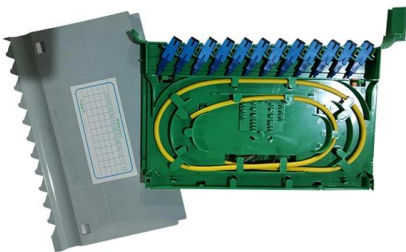

Square D Tap Box, 1200A, 4-Wire, 240V, Left Hand Connection

It is a feed-thru tap box and is suitable for underground or overhead service and as a subfeed device or branch tap box. The box has a left hand connection to meter stack assembly.

240V Power Distribution Box

Below is a detailed breakdown of the most common types of 240V distribution boxes, including their construction, applications, advantages, and limitations. Designed for compact

Square D 240-Volt Breaker Boxes at Lowes

Find Square D 240-Volt breaker boxes at Lowe's today. Shop breaker boxes and a variety of electrical products online at Lowes .

240V Power Distribution Box

Discover 240V power distribution boxes with IP54 protection and CE certification. Ideal for industrial, outdoor use with reliable electric power distribution units.

Best 240V Power Distribution Box for Jobsites and Events

The following guide highlights top 240V power distribution boxes ideal for construction sites, events, and temporary power needs. Each model offers multiple outlets, GFCI protection, and rugged construction.