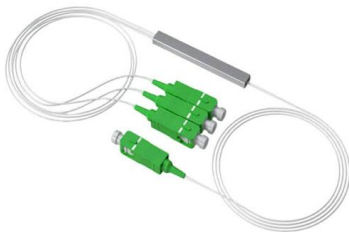

### CPRI Outdoor Armored HDMI Optical Cable Protective Cover

This rugged metal housing sleeve offers superior protection against water, dust, and other environmental elements. With its LC/ST/FC/SC interface options and 2 or 4 core fiber optic cable compatibility, it

### FTTH Drop Cable Splicing Protective Sleeve Sc Adapter

FTTH Drop Cable Splicing Protective Sleeve Sc Adapter Connection 1 Core Fiber Optic Protection Box, Find Details and Price about Splice Closure

### Splice Protectors , Corning

Corning offers a variety of splice protection choices to meet your needs. All the types of protection allow individual fiber access in the splice tray. Corning offers heat-shrink protection in both single-fiber and