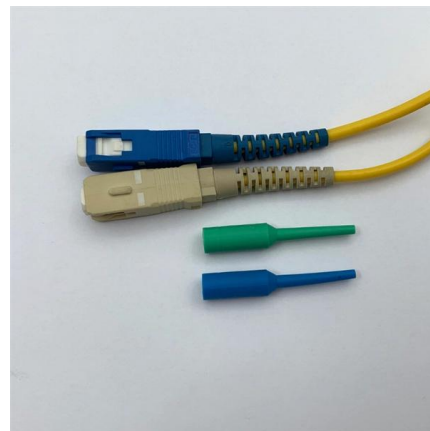

CPRI Outdoor Armored HDMI Optical Cable Protective Cover

This rugged metal housing sleeve offers superior protection against water, dust, and other environmental elements. With its LC/ST/FC/SC interface options and 2 or 4 core fiber optic cable compatibility, it