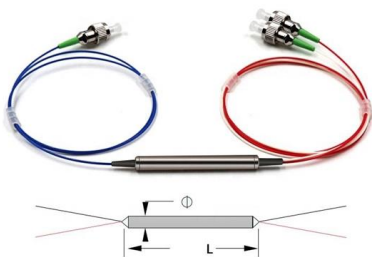

1 Pack 48-Port (24 Duplex) OM2 Multimode LC UPC Fiber Optic Patch Panel

Amazon : fyboptwu - 1 Pack 48-Port (24 Duplex) OM2 Multimode LC UPC Fiber Optic Patch Panel - 48-Core Rack Mount Enclosure with Splice Trays, Pigtailed & Couplers - Compatible with 19" Network