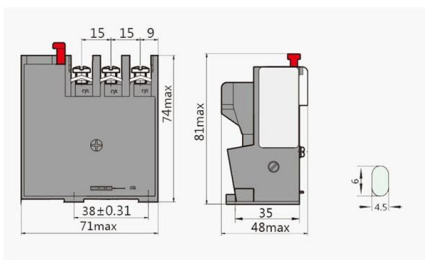

Dome Type Aerial Fiber Optic Splice Closure -24 Cores

Dome Type Fiber Optic Splice Closure (24 Cores)
Fiber optic splice closure is mainly used for protecting the fiber optic junction between two cables and reserve a