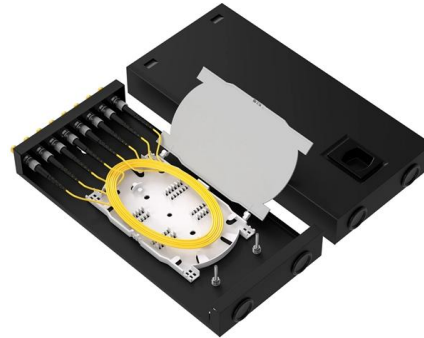

24 Core Joint Box High Quality FTTX Fiber Splice Closure ONU

The 24 Core Joint Box Fiber Optic Splice Closure is a versatile and reliable solution for managing and protecting fiber optic splices in various network environments.

Contact Us

For datasheets, pricing, or custom high-speed optical interconnect solutions, please visit:
<https://www.syropy.com.pl>