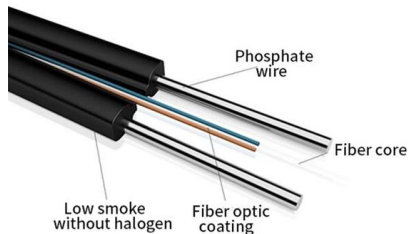

FTTX FTTH Line-in Type Fiber Optic Box 12 Core 24 Core 36 Core 1

FTTX FTTH Line-in Type Fiber Optic Box 12 Core 24 Core 36 Core 1 Input 2 Output Fiber Optic Splice Closure Price: Negotiable MOQ: 1000