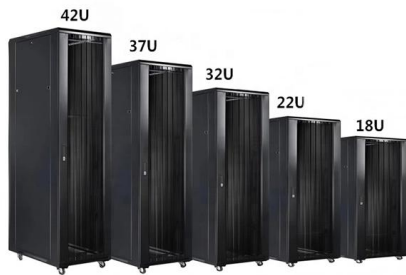

24-core fiber optic adapter

Amazon : Fiber Patch Panel

Cable Matters 12 Fibers OM4/OM3 Multimode Patch Panel with 6 x LC UPC Duplex Fiber Optic Adapters - LGX Compatible 50+ bought in past month Add to cart

Indoor FTTH Fiber Optic Termination box With 2 SC

The 205*115*35mm 2 ports surface mount fiber termination enclosure, which can accommodate 2 sc simplex adapters, 2 cores termination and splice in fttth network