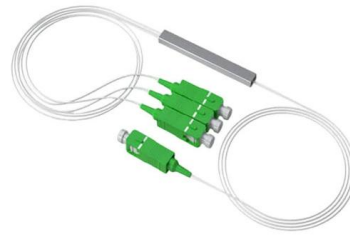

Fiber Panels, Modules & Cassettes

Explore CommScope's efficient and scalable fiber splice panels designed for seamless connectivity. Accommodating LC, SC, and MTP/MPO connectors,