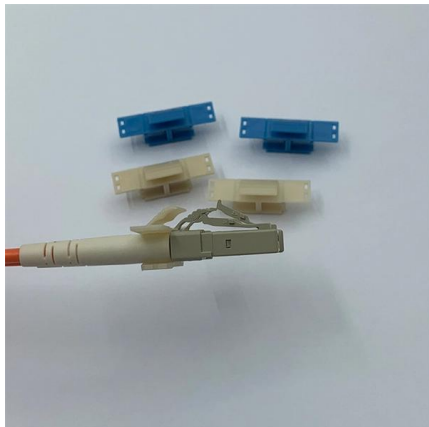

Fiber Distribution & Termination Boxes

Fiber Distribution & Termination Boxes High-Performance Fiber Connectivity for FTTH Networks Our FTTH fiber boxes provide complete solutions for high