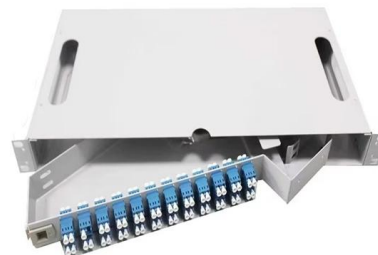

OM3 50/125 Multimode Bulk Fiber Optic Distribution Cable

OM3 50/125 Multimode Bulk Fiber Optic Distribution Cable - Indoor/Outdoor, Tight-Buffered, OFNP Plenum Use these tight-buffered cables for campus network cabling between and within buildings.