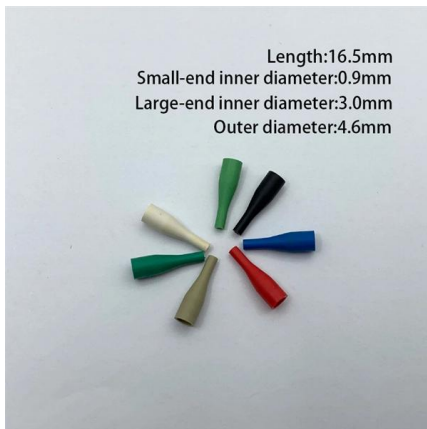

Plenum 24-Strand Corning Outdoor Fiber Optic Cable

Buy 1000 foot Black Plenum 24 Strand Indoor/Outdoor Singlemode Fiber Optic Cable by the Spool (Corning SMF-28® Ultra 9/125) at CableWholesale.