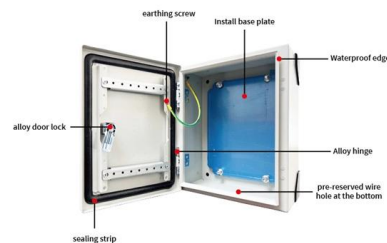

Enbeam OS2 Singlemode 9/125 24 Core Armoured SWA Fibre Optic

Excel steel wire (SWA) OS2 9/125um armoured loose tube optical fibre cables have been designed specifically for direct burial and the most demanding of installations.