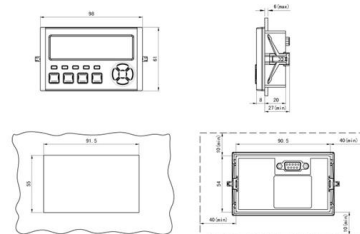

Andorra electrical outlets & plugs

Do I need a power plug adapter or power converter for Andorra? All you need to know about electrical outlets, plug types and electricity voltage in Andorra in a single overview.