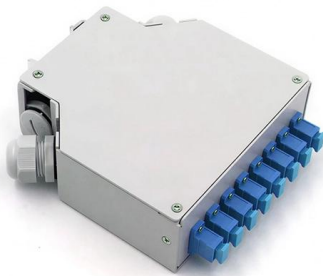

220V Power Distribution Box

When it comes to reliable electrical solutions, our 220V Power Distribution Box stands out in the market. Designed for efficiency and safety, this product is ideal for various applications across industries.