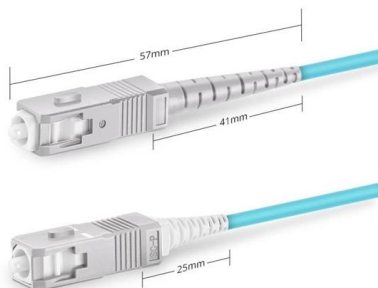

20W Fiber Optic Coupler

20W Fiber Optic Coupler

Fiber Optic Couplers Manufacturers and Suppliers in the USA

Fiber optic couplers and splitters are manufactured using the fused biconical taper process on fully software controlled automatic fabrication stations. The process consists of placing two or more fibers

High Power PM Fiber Optic Coupler 1x2, 2x2

High Power PM Fiber Optic Coupler 1x2, 2x2 10, 20, 30W, 0.3dB loss, 18 - 25 ER, 480nm-2000nm

Simplex SC UPC

Amazon : Fiber Optic Adapter

4Pcs Visual Fault Locator Fiber Adapter, Fiber Optic Connector, Single Mode 9/125um FC Male to LC Female Hybrid Optical Fiber Converter Adapter Compatible with Optical Power Meter Visual Fault