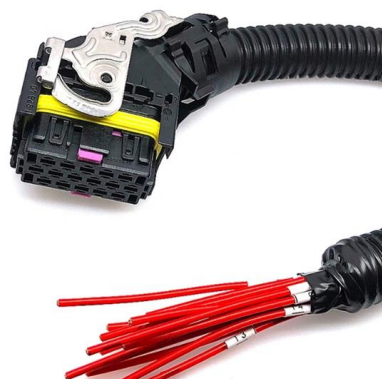

What Is Fiber Optic Coupler and How Does It Work?

Fiber optic couplers are used to split or combine optical signals in optical fiber systems. It contains various types like optical splitters, optical