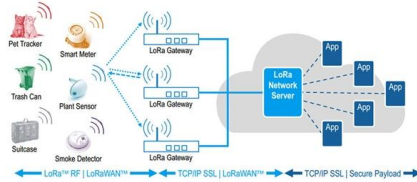

Fiber Coupler

Fiber-optic couplers are used to split or combine the light contained in optical fibers.