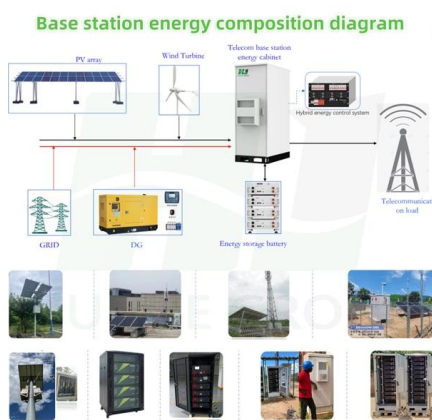

Optical Switch Singlemode 1x2 · 1x4 · 2x2

Optical Switch Singlemode 1x2 · 1x4 · 2x2 The fiber optical switches are based on a proprietary micro-mechanical/ microoptical design. This guarantees superior properties, wide flexibility for many

We are Nokia , Nokia