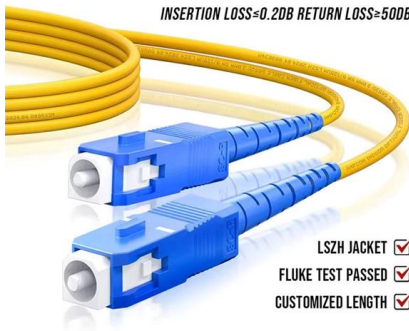

4 Port 10/100/1000 RJ45 to Fiber Switch

Our ESW-2206 optical fiber switch has 2 Fiber Optic SFP Module ports and 4 X 10/100/1000 Base-TX copper RJ-45. Works Best with Fibertronics Cat6 6 or Cat

Broadcom Showcases Industry-Leading Solutions for Scaling AI

These industry-leading solutions - including the 3.5D XPU, 102.4T Ethernet switch with co-packaged optics (CPO), 400G/lane optical DSP, 200G/lane Ethernet retimers and AEC, and PCIe Gen6

2 Optical 4 Electrical Gigabit Managed

Industrial

BL167GM-SFP is a managed industrial Ethernet switch with 2 Gigabit SFP ports

Fiber Optical Switches - Secure And Reliable Solutions

Our fiber optical switches offer several control options - remote control, control via button switch or both. The signal passes through the switch optically, without any