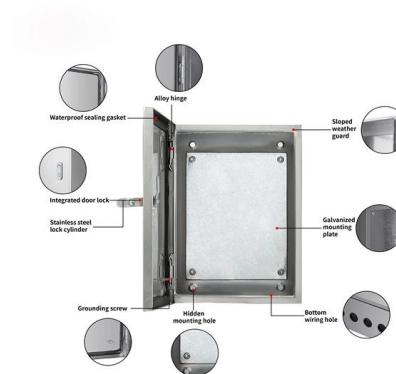

4 Port 10/100/1000 RJ45 to Fiber Switch

Our ESW-2206 optical fiber switch has 2 Fiber Optic SFP Module ports and 4 X 10/100/1000 Base-TX copper RJ-45. Works Best with Fibertronics Cat6 6 or Cat