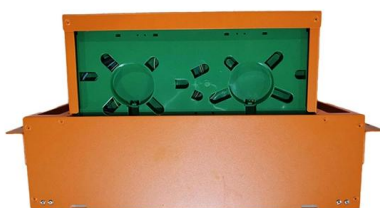

Optical Distribution Frames Factory

Optical distribution frame (ODF) is a frame used to provide space for fiber pigtailed and fiber cable connection between fiber optic equipment, which can integrate