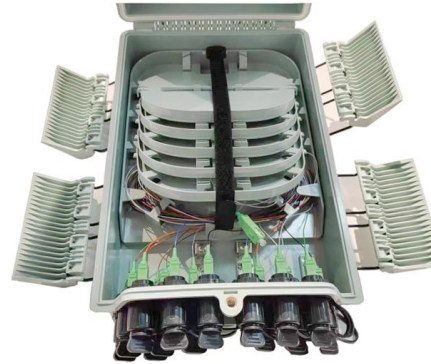

Desktop 4-core SC Fiber Optic Distribution Frame, Alibaba

Key attributes Type Fiber optic patch panel
Connector Type 'sc' Power Source 'no' Use FttH
Network None Model Number 4SC Brand Name
Yilu Shun Place of Origin Zhejiang, China
Warranty Time