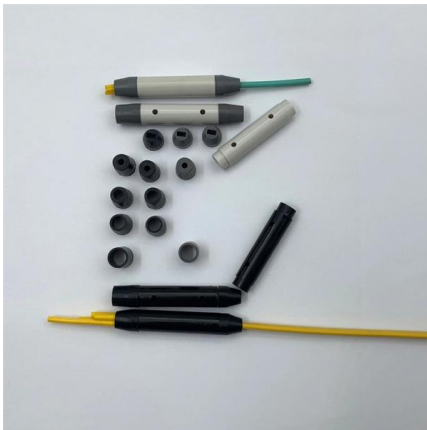

Desktop 4-core SC Fiber Optic Distribution Frame, Alibaba

Key attributes Type Fiber optic patch panel
Connector Type 'sc' Power Source 'no' Use FttH
Network None Model Number 4SC Brand Name
Yilu Shun Place of Origin Zhejiang, China
Warranty Time