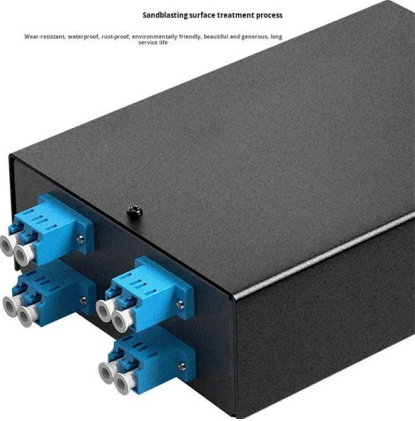

**1U Rack Mount Fiber Distribution Frame for
Fiber Optic Cables**

Professional Fiber Distribution This 1U rack-mountable optical fiber distribution frame is engineered for efficient cable management and reliable connectivity in telecommunications and data center