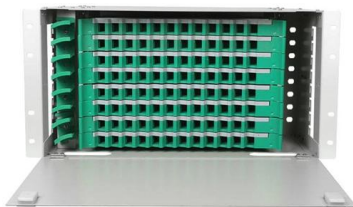

Ftth rack mount fiber optic distribution frame, 1U-12-SC

Ftth rack mount fiber optic distribution frame, other called fiber optical patch panel is designed to distribute, manage and protect fiber cores during telecommunication