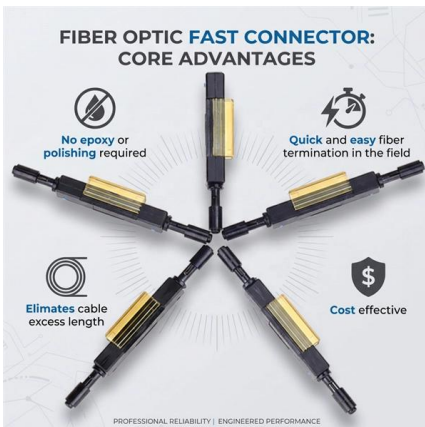

### Optical Fiber Distribution Frame

An Optical Distribution Frame (ODF), also known as fiber distribution frame or optical fiber distribution frame, is the central cross-connect and termination hub in fiber

### ODF: Optical Distribution Frame

ODF, or Optical Distribution Frame, is a high-capacity, high-density frame used for fiber optic cable connection, distribution, dispatch, and management.