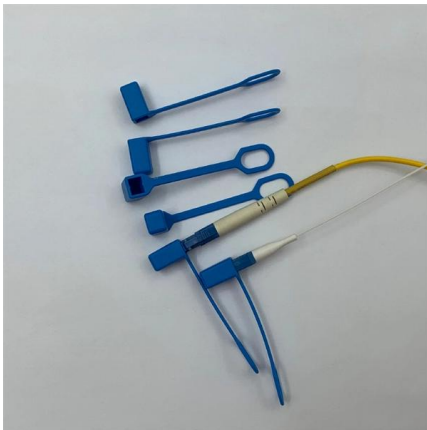

HIGH DENSITY FLOOR STANDING FIBRE OPTIC DISTRIBUTION FRAME

The Norden High Density Floor Standing Fibre Optic Distribution Frame is a durable and versatile solution designed for efficient fibre management in high-demand environments. Made from high

FTTH 1u 2u Outdoor Rack Mount ODF, 4 8 12 24 48 72 96 144 Port

ODF unit box is a high-density, high-capacity design product, with good looks generous, reasonable distribution, easy to find, easy management, easy installation and good operational ect. ODF unit box

Contact Us

For datasheets, pricing, or custom high-speed optical interconnect solutions, please visit:

<https://www.syropy.com.pl>