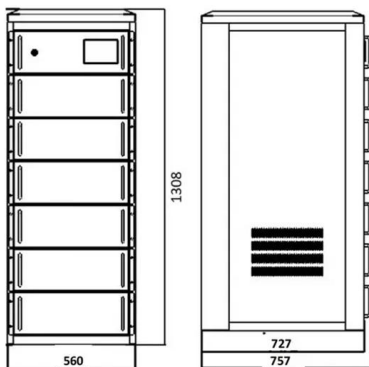

24 Level 48 Port Cabinet Cable Organizer

Whether you operate a data center, an IT department, or need a large-scale cable management solution, the metal rack-mounted 1U 48-port

1U Cable Management Rack with Mounting Screws, 24 Slot/48 Port

1U Cable Management Rack with Mounting Screws, 24 Slot/48 Port Metal Finger Duct Wire Organizer with Cover Visit the VIVOCH Store FREE Returns

1RU Horizontal 24 SLOTS Cable Management Rail

The CMR-1RU-24 Horizontal Cable Management Rail is compatible with all 19-inch racks. They are designed with 24 slots and used to cable manage between your

High Resolution 19 Inch Metal Cable Manager 24-port

24 port cable tray to meet multiple engineering wiring requirements. Not only is it