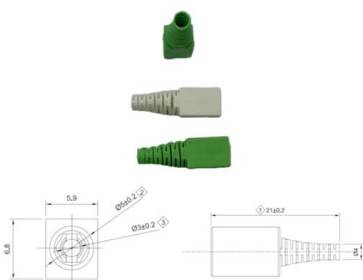

19" plastic cable manager with cover for 24 port patch

The cable manager with a cover is designed for storing excess length of patch cords, which allows you to organize the placement of cords, avoid the creation of loops,

1U Cable Management Rack with Mounting Screws, 12 Slot/24 Ports

Of course you'll want to be careful that you don't damage your cables by squeezing too many in too tight between metal pieces, but if it's *your* rack and *you* are the one working on it,

DS-1CM1U24

Category Product CategoryHorizontal Cable Management General Specifications ColorBlack Total Ports, quantity24 Rack Unit1U Material Specifications Material TypeCold-Rolled Steel Dimensions