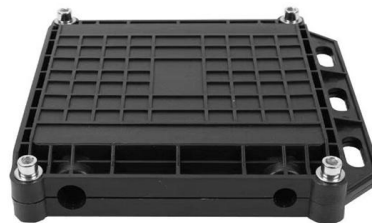

Power Distribution Units - Tailored Solutions , INDU-ELECTRIC®

Power Distribution Units by INDU-ELECTRIC® - An Overview. Mobile and fixed Power Distribution Boxes, custom-built to meet your specific requirements.