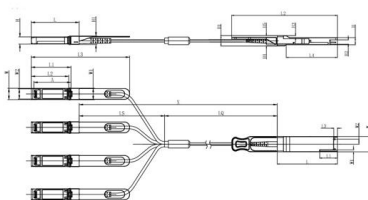

Unit mm

MetaLIGHT 2300 Ethernet Aggregation Switch

Compact, next generation Ethernet aggregation platform delivering high-speed Ethernet services The MetaLight 2300 Ethernet Aggregation switch delivers