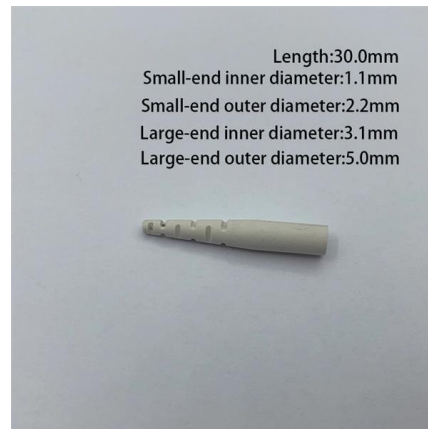

Switch Hi-Capacity Aggregation

A 32-port, Layer 3 switch made for high-capacity 10G SFP+ and 25G SFP28 connections.