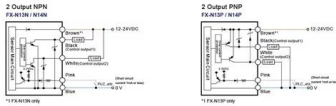

1600m Aggregation Switch

1600m Aggregation Switch

TJ1600 Core Switch

TJ1600 Core Switch Hyperscale Disaggregated Optical Transport & Switching TJ1600 Core Switch is one of the world's largest disaggregated multi-terabit optical switches designed for building high