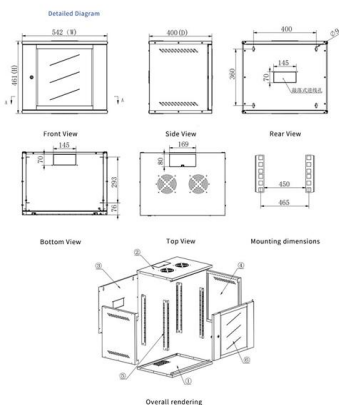

The NPT-1600 is a future-proof and fully redundant converged multiservice packet transport platform optimized for the metro aggregation nodes. The NPT-1600 offers unique convergence of Carrier

Aggregation Switches: LANCOM Systems GmbH

Equipped with future-proof fiber-optic and multi-Gigabit Ethernet (mGbE) ports as well as high-throughput uplink and stacking ports, they form the basis for efficient

Aggregation Switches: LANCOM Systems GmbH

Die LANCOM Aggregation Switches ermöglichen den Aufbau hochperformanter, hierarchischer Switch-Infrastrukturen und bilden die Distributions-Basis für die

Aggregation Switches , D-Link UK

Provides advanced Security ACLs for improved security, traffic control, and QoS, ensuring efficient and optimized networking.