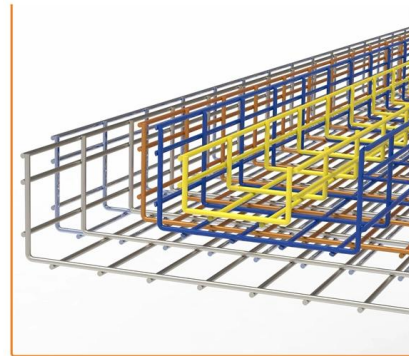

Introducing our premium 144 Core Fiber Optic Cable Enclosure, designed for robust and reliable performance in demanding telecommunications environments. This

144 Core Dome Fiber Splice Closure For Outdoor Use

The 144 core dome splice closure is a compact, high-capacity outdoor fiber optic enclosure designed for optical fiber cable connections. It features 1 inlet and 10

Inline Fiber Joint Closure 144 Core IP68 Waterproof

The horizontal fiber joint enclosure can splicing capacity of up to 144 cores across four 24-fiber splice trays. It provides a reliable and efficient means of distributing

FOSC-DHS-6014 144-Core Dome Fiber Splice Closure