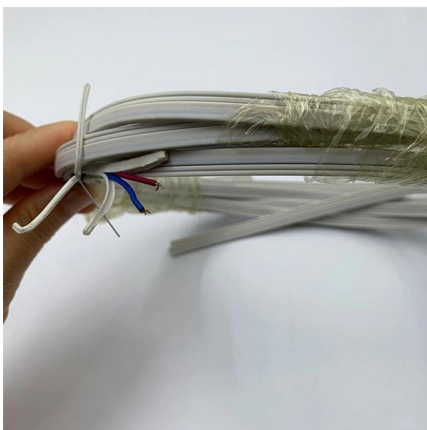

Fiber Optic Color Code: The Ultimate TIA-598-C Guide (2026)

Master the TIA-598-C fiber optic color code
standard. Read our complete guide and use our
free interactive calculator to easily identify 1-144
core cables.

Fiber-Optic Cable Splicing

Fiber-Optic Cable Splicing The article discusses the methods, tools, and challenges involved in fiber-optic cable splicing, including fusion splicing, cleaving, and

Fiber Optic Cable Enclosure 144 Core - OpticBuilds

Introducing our premium 144 Core Fiber Optic Cable Enclosure, designed for robust and reliable performance in demanding telecommunications environments. This

144 Core Dome Fiber Splice Closure For Outdoor Use

The 144 core dome splice closure is a compact, high-capacity outdoor fiber optic enclosure designed for optical fiber cable connections. It features 1 inlet and 10

Inline Fiber Joint Closure 144 Core IP68 Waterproof