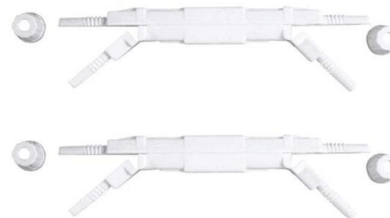

Introducing our premium 144 Core Fiber Optic Cable Enclosure, designed for robust and reliable performance in demanding telecommunications environments. This

144 Core Dome Fiber Splice Closure For Outdoor Use

The 144 core dome splice closure is a compact, high-capacity outdoor fiber optic enclosure designed for optical fiber cable connections. It features 1 inlet and 10

Inline Fiber Joint Closure 144 Core IP68 Waterproof

The horizontal fiber joint enclosure can splicing capacity of up to 144 cores across four 24-fiber splice trays. It provides a reliable and efficient means of distributing

FOSC-DHS-6014 144-Core Dome Fiber Splice Closure

96/144 Core 100kPa Pressure 25 Years Lifetime Splice

Splice closure for optical fiber cable are essential for distributing, splicing, and storing outdoor optical cables. They support both direct and splitting