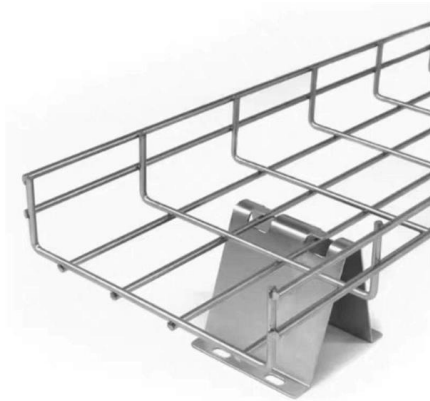

Factory Supply Fiber Junction Box 144 cores Dome type

The 144 cores dome type fiber optic splice closure come with 2 inlets and 4 outlets, which is including 6 splice trays, each accommodating 24 fibers. The fiber optic

24-CORE FIBER OPTIC TERMINAL BOX - Artic

FO SPLICE CLOSURE - 48//192 FO CORES - OVAL DOME MECHANICAL

Inline Fiber Joint Closure 144 Core IP68 Waterproof

The horizontal fiber joint enclosure can splicing capacity of up to 144 cores across four 24-fiber splice trays. It provides a reliable and efficient means of distributing