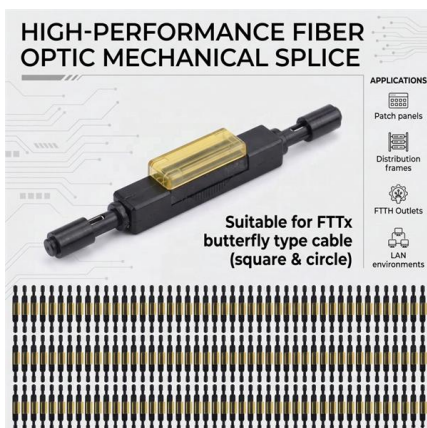

Factory Supply Fiber Junction Box 144 cores Dome type

The 144 cores dome type fiber optic splice closure come with 2 inlets and 4 outlets, which is including 6 splice trays, each accommodating 24 fibers. The fiber optic

24-CORE FIBER OPTIC TERMINAL BOX - Artic

FO SPLICE CLOSURE - 48//192 FO CORES - OVAL DOME MECHANICAL

Inline Fiber Joint Closure 144 Core IP68 Waterproof

The horizontal fiber joint enclosure can splicing capacity of up to 144 cores across four 24-fiber splice trays. It provides a reliable and efficient means of distributing

12 core fiber optic splice joint closure

Order the 12 core fiber optic splice joint closure online, available in large volumes starting from roughly \$4.2 per unit. Suitable for wholesale and bulk purchases with a minimum order of 1 piece. Ideal for

96 Cores Fiber Junction Box

Discover 96 cores fiber junction box with IP65 waterproof rating, ideal for ont fiber box and fiber optic cable core applications. CE certified for reliable, high-speed connectivity in telecom and data networks.