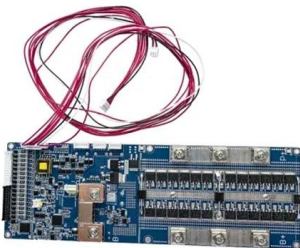

Outdoor Waterproof Horizontal Fiber Optic Splice Closure

You need a secure Fiber Optic Splice Closure. These enclosures protect vital connections in your network. They shield 72 fragile optical fibers from harsh