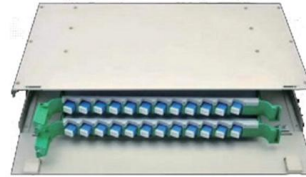

**DTVS 1200MM Deep Network Cabinet 42U
SPCC Steel**

They offer full customization and primarily export to Switzerland, Thailand, and the United States, with a positive review rate of 100.0%. Shipping fee and delivery

Contact Us

For datasheets, pricing, or custom high-speed optical interconnect solutions, please visit:
<https://www.syropy.com.pl>