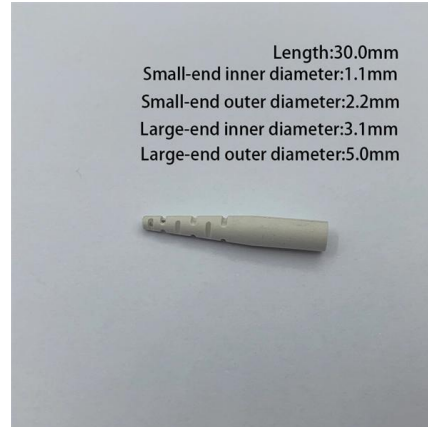

12 Pin Connector Kit

12 Pin Connector Kit - 12 Circuit Mini-Fit Jr(TM) Complete Set, Wire Connectors with Pins, Industrial & Scientific Disconnect Terminals, 4.3 Star Rated, Reliable &

Amazon : 12 Pin Connector

Molex 12-Pin Black Connector Pitch 4.20mm, w/18-24

Molex 12 Pin Connector Lot, 1 Matched Sets, w/18-24 AWG w/ Pins Mini-Fit Jr (TM) \$10.35 Free delivery Molex 4 Pin Black Connector Pitch 4.20mm,

12 pin Connector, R& D , Factory Preferred, Often Order It!