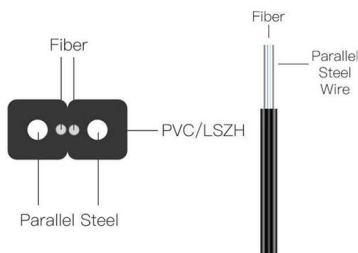

PicoPSU-150-XT 12V DC-DC ATX power supply

PicoPSU-150-XT is fully ATX compliant PSU, making it an excellent candidate for any silent, fanless and small 12V DC-DC ATX PC power supply project. Reduce