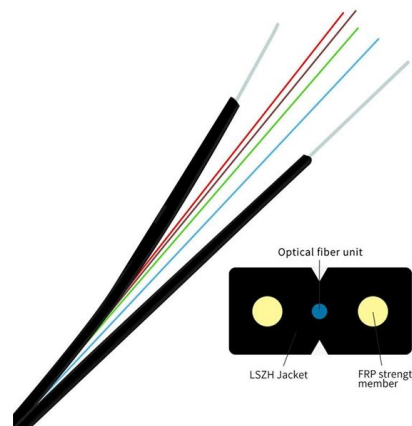

PicoPSU-150-XT 12V DC-DC ATX power supply

PicoPSU-150-XT is fully ATX compliant PSU, making it an excellent candidate for any silent, fanless and small 12V DC-DC ATX PC power supply project. Reduce