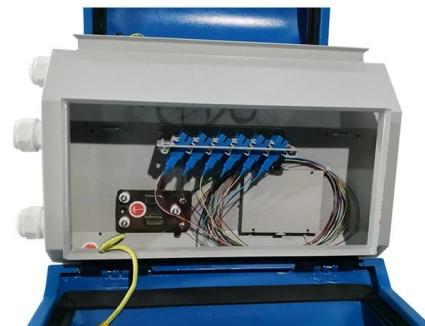

Singlemode Fiber Optic Cable, 12-Strand Fiber OS2 9/125

Buy Singlemode Fiber Optic Cable, 12-Strand Fiber OS2 9/125 Micron, Indoor Distribution, Plenum Rated, Yellow, 1000ft: Cables - Amazon FREE DELIVERY possible on eligible purchases