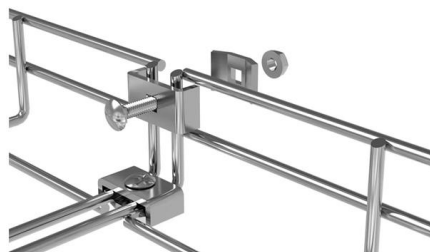

GYTY53 12-Core Fiber Cable Specs , PDF , Optical

This document provides the product specification for a 12 core steel fiber optic cable. It describes the cable's components such as the single mode fiber type and