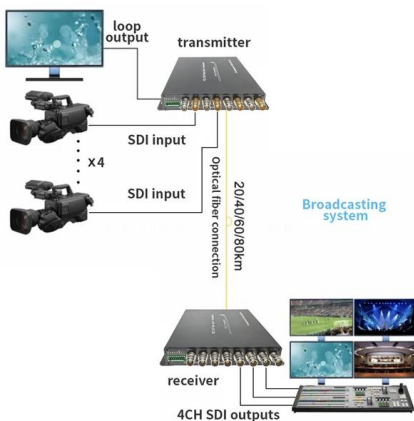

12 cores fiber splice box ftth fiber optic distribution box

The 12 Port Fiber Distribution Box can connect up to 2 optical cables, providing

12 Cores Fiber Optic Fusion Splicing Terminal Box-ARTIC FIBER

This product is a multifunctional box body that can meet various customer needs through different internal components. The product uses high-quality PC+ABS products with reliable strength, and the

Amazon : Fusion Splicer