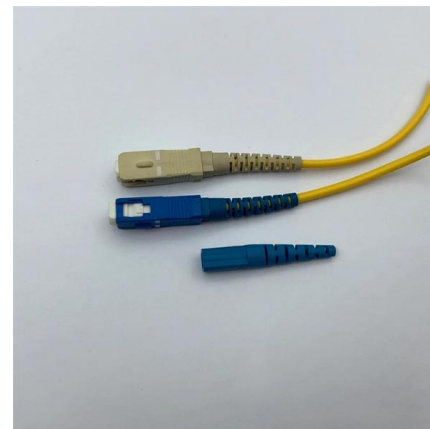

12 cores fiber splice box ftth fiber optic distribution box

The 12 Port Fiber Distribution Box can connect up to 2 optical cables, providing

12 Cores Fiber Optic Fusion Splicing Terminal Box-ARTIC FIBER

This product is a multifunctional box body that can meet various customer needs through different internal components. The product uses high-quality PC+ABS products with reliable strength, and the

Amazon : Fusion Splicer