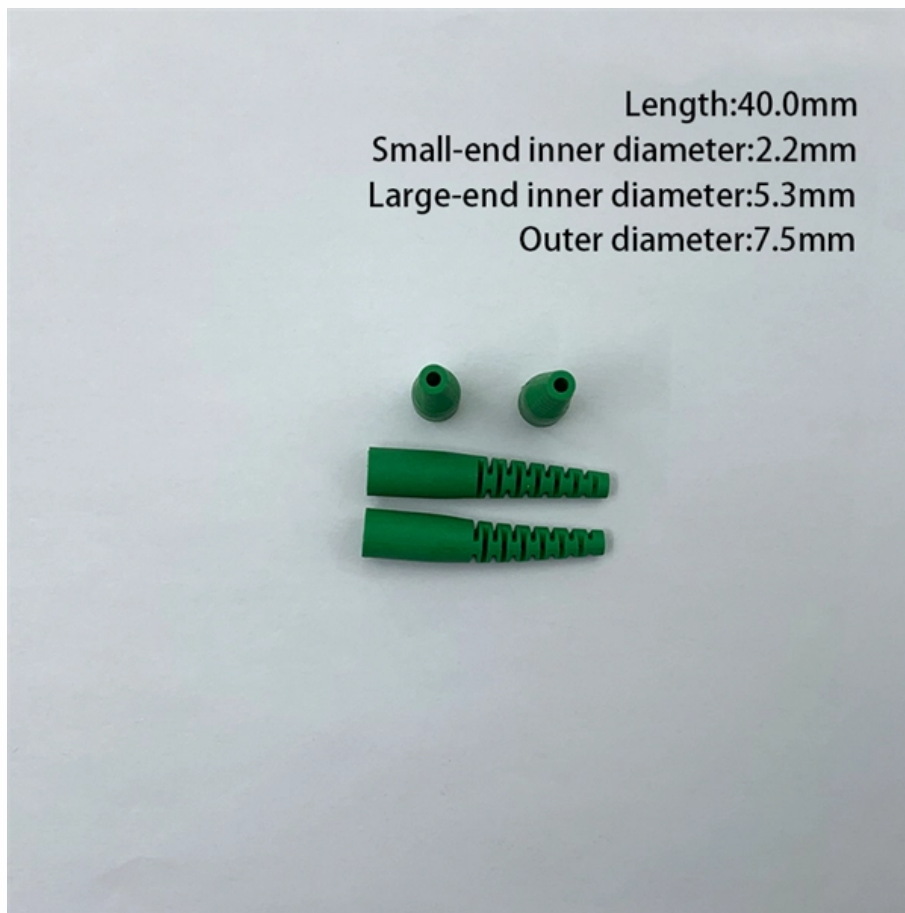

12-core optical fiber splicing box

12-core optical fiber splicing box

Splice box, 12 cores FTTH box

Fiber optic splicing box for 12 adaptors SC simplex, LC duplex or E2000 with key. Wall mounting enabled. All products' documentation is published in PDF