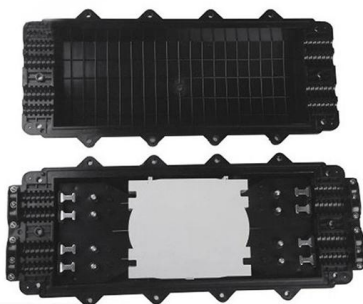

12 Cores Fiber Optical Terminal Box Manufacturer

As a professional fiber optic connectivity manufacturer, Spring Optical delivers operator-grade fiber termination solutions for FTTH and FTTx access networks.