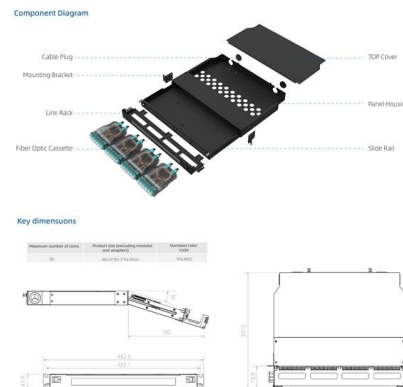

Splicing Fiber Optic Machine

Quality splicing fiber optic machine for sale from - 100000 splicing fiber optic machine - China splicing fiber optic machine manufacturers from China.