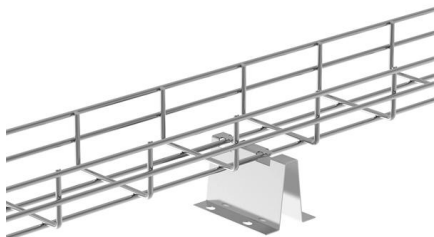

Amazon : Fiber Optic Splice Box

Add to cart Fiber Optic Junction Box, 2 in 2 Out Splice Box, Mini Small Square Type 12 Core Outdoor Waterproof Protection Box Add to cart FTTH Fiber Optic Waterproof Box, IP67 Rated Outdoor/Indoor