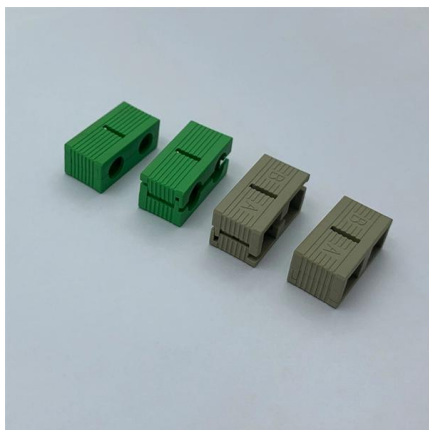

12, 24 core Fiber Splice Tray Black Color Cassette

Such as fiber optic terminal box, fiber optic splice closure, fttH terminal box, cabinet, etc. Splice tray expands fiber splice capabilities. Each tray provides space for