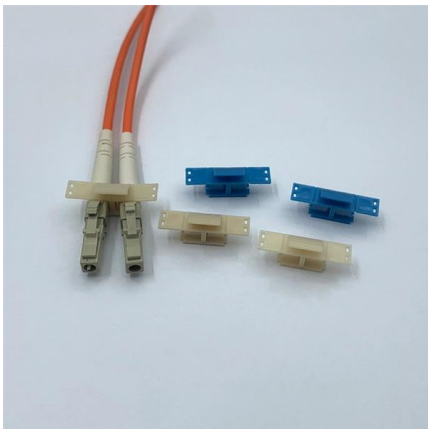

12-core fiber optic strip tray

12-core fiber optic strip tray

12 Core Fibre Optical Splice Tray Optical Splicing

Fiber optic splice tray is desired for optic fiber management, to provide a location for storage and protection to the fiber optical cable and splices, easy for installation,

SPLICE TRAY 12 CORE

DESCRIPTION Splice tray is used in optical distribution frame, distribution box, and splice closures, which is engineered for use with indoor or outdoor splice hardware with both loose tube and tight