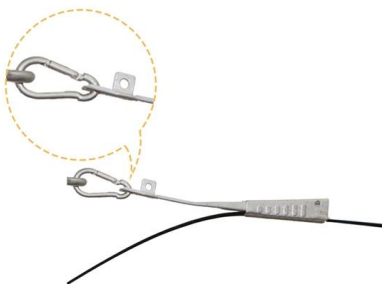

12 core white splice tray for Fiber ODF or Cross Cabinet

Each tray provides space for mounting fiber splice protectors and

12/24 cores Fiber Optic Splice Tray Splicing Cassette

Easy Installation: Features user-friendly design with clear splice positioning and integrated fiber guides for smooth installation and maintenance
Space Efficient: